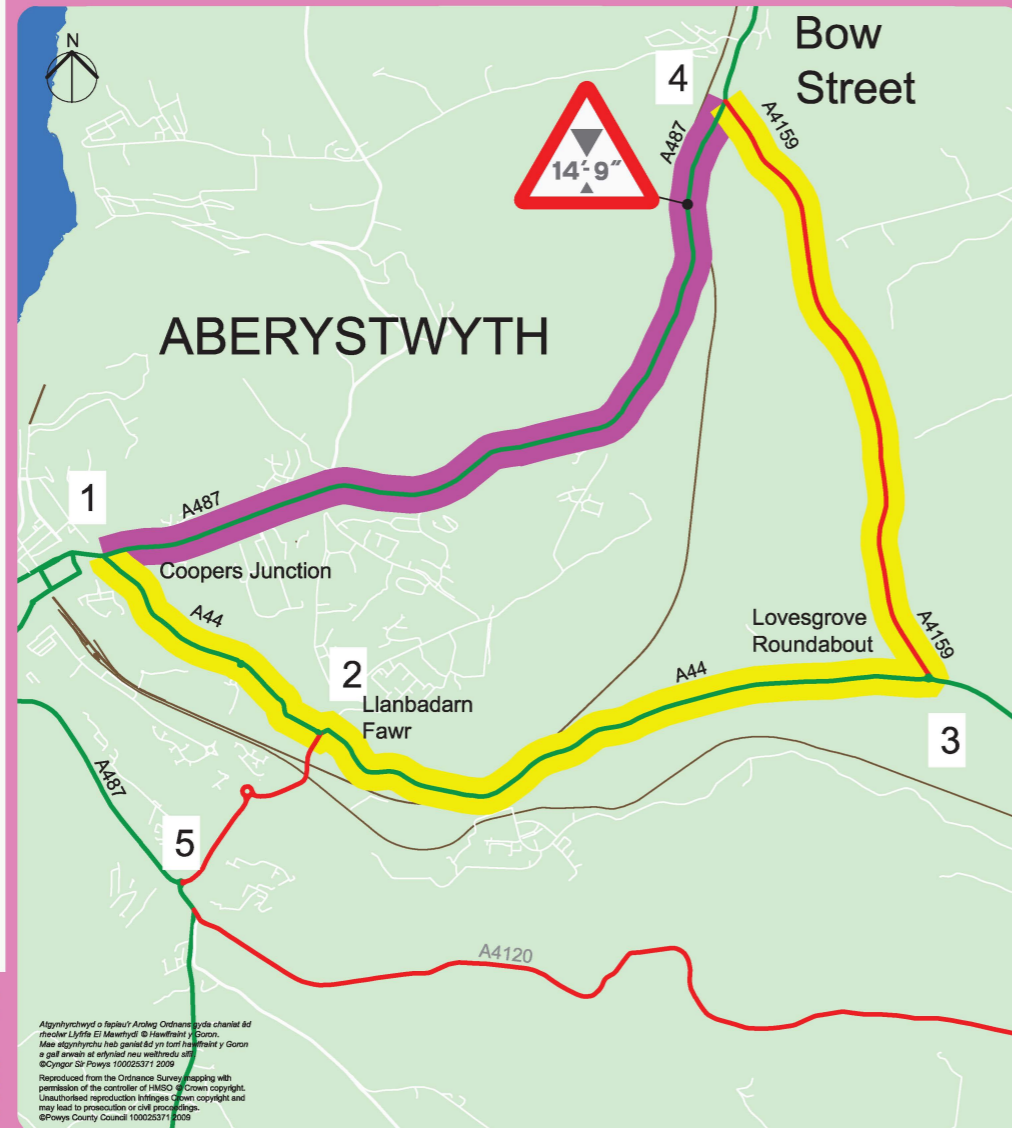

A487 - Section X Aberystwyth (Coopers Jctn) to Bow Street

- Primary Routes
- Other main routes
- Minor roads
- Route of railway
- Closed section of network
- Diversion Route
- Height restriction
- County Boundary

Tactical Diversion Routes

PHYSICAL IMPLEMENTATION

Location	Action
1.	Erect 'ROAD AHEAD CLOSED' sign indicating alternative route symbol to follow on Northbound A487 at junction. Erect 'END OF DIVERSION' sign on A44 approach to junction.
2.	Erect confirmation signs at Llanbadarn Fawr junction.
3.	Erect direction signs from A44 onto A4159 and A4159 onto A44 at junction.
4.	Erect 'ROAD AHEAD CLOSED' sign indicating alternative route symbol to follow, on Southbound A487 at junction. Erect 'END OF DIVERSION' signs on A4159 approach to junction.
5.	Erect advance notice of closure sign

RISKS

- Bronglais Hospital & Ambulance station located off of A44
- Aberystwyth Fire Station located on A44
- Aberystwyth Livestock Mart located at Lovesgrove

A487 Section X

ROUTE DESCRIPTION

Ceredigion County Council control points at Coopers Junction Aberystwyth and at Bow Street

NORTHBOUND TRAFFIC

Divert onto A44 at Coopers junction, then on the A4159 at Lovesgrove roundabout, rejoin the A487 at Bow Street.

SOUTHBOUND TRAFFIC

Divert onto A4159 at south end of Bow Street, turn onto A44 at Lovesgrove roundabout, through Llanbadarn Fawr to rejoin A487 at Coopers Junction.

CONTACTS

Mid Wales Trunk Road Agency	0845 607 6060
Ceredigion County Council	01970 617 911
Dyfed Powys Police Control Room	0845 330 2000
Traffic Wales	0845 602 6020