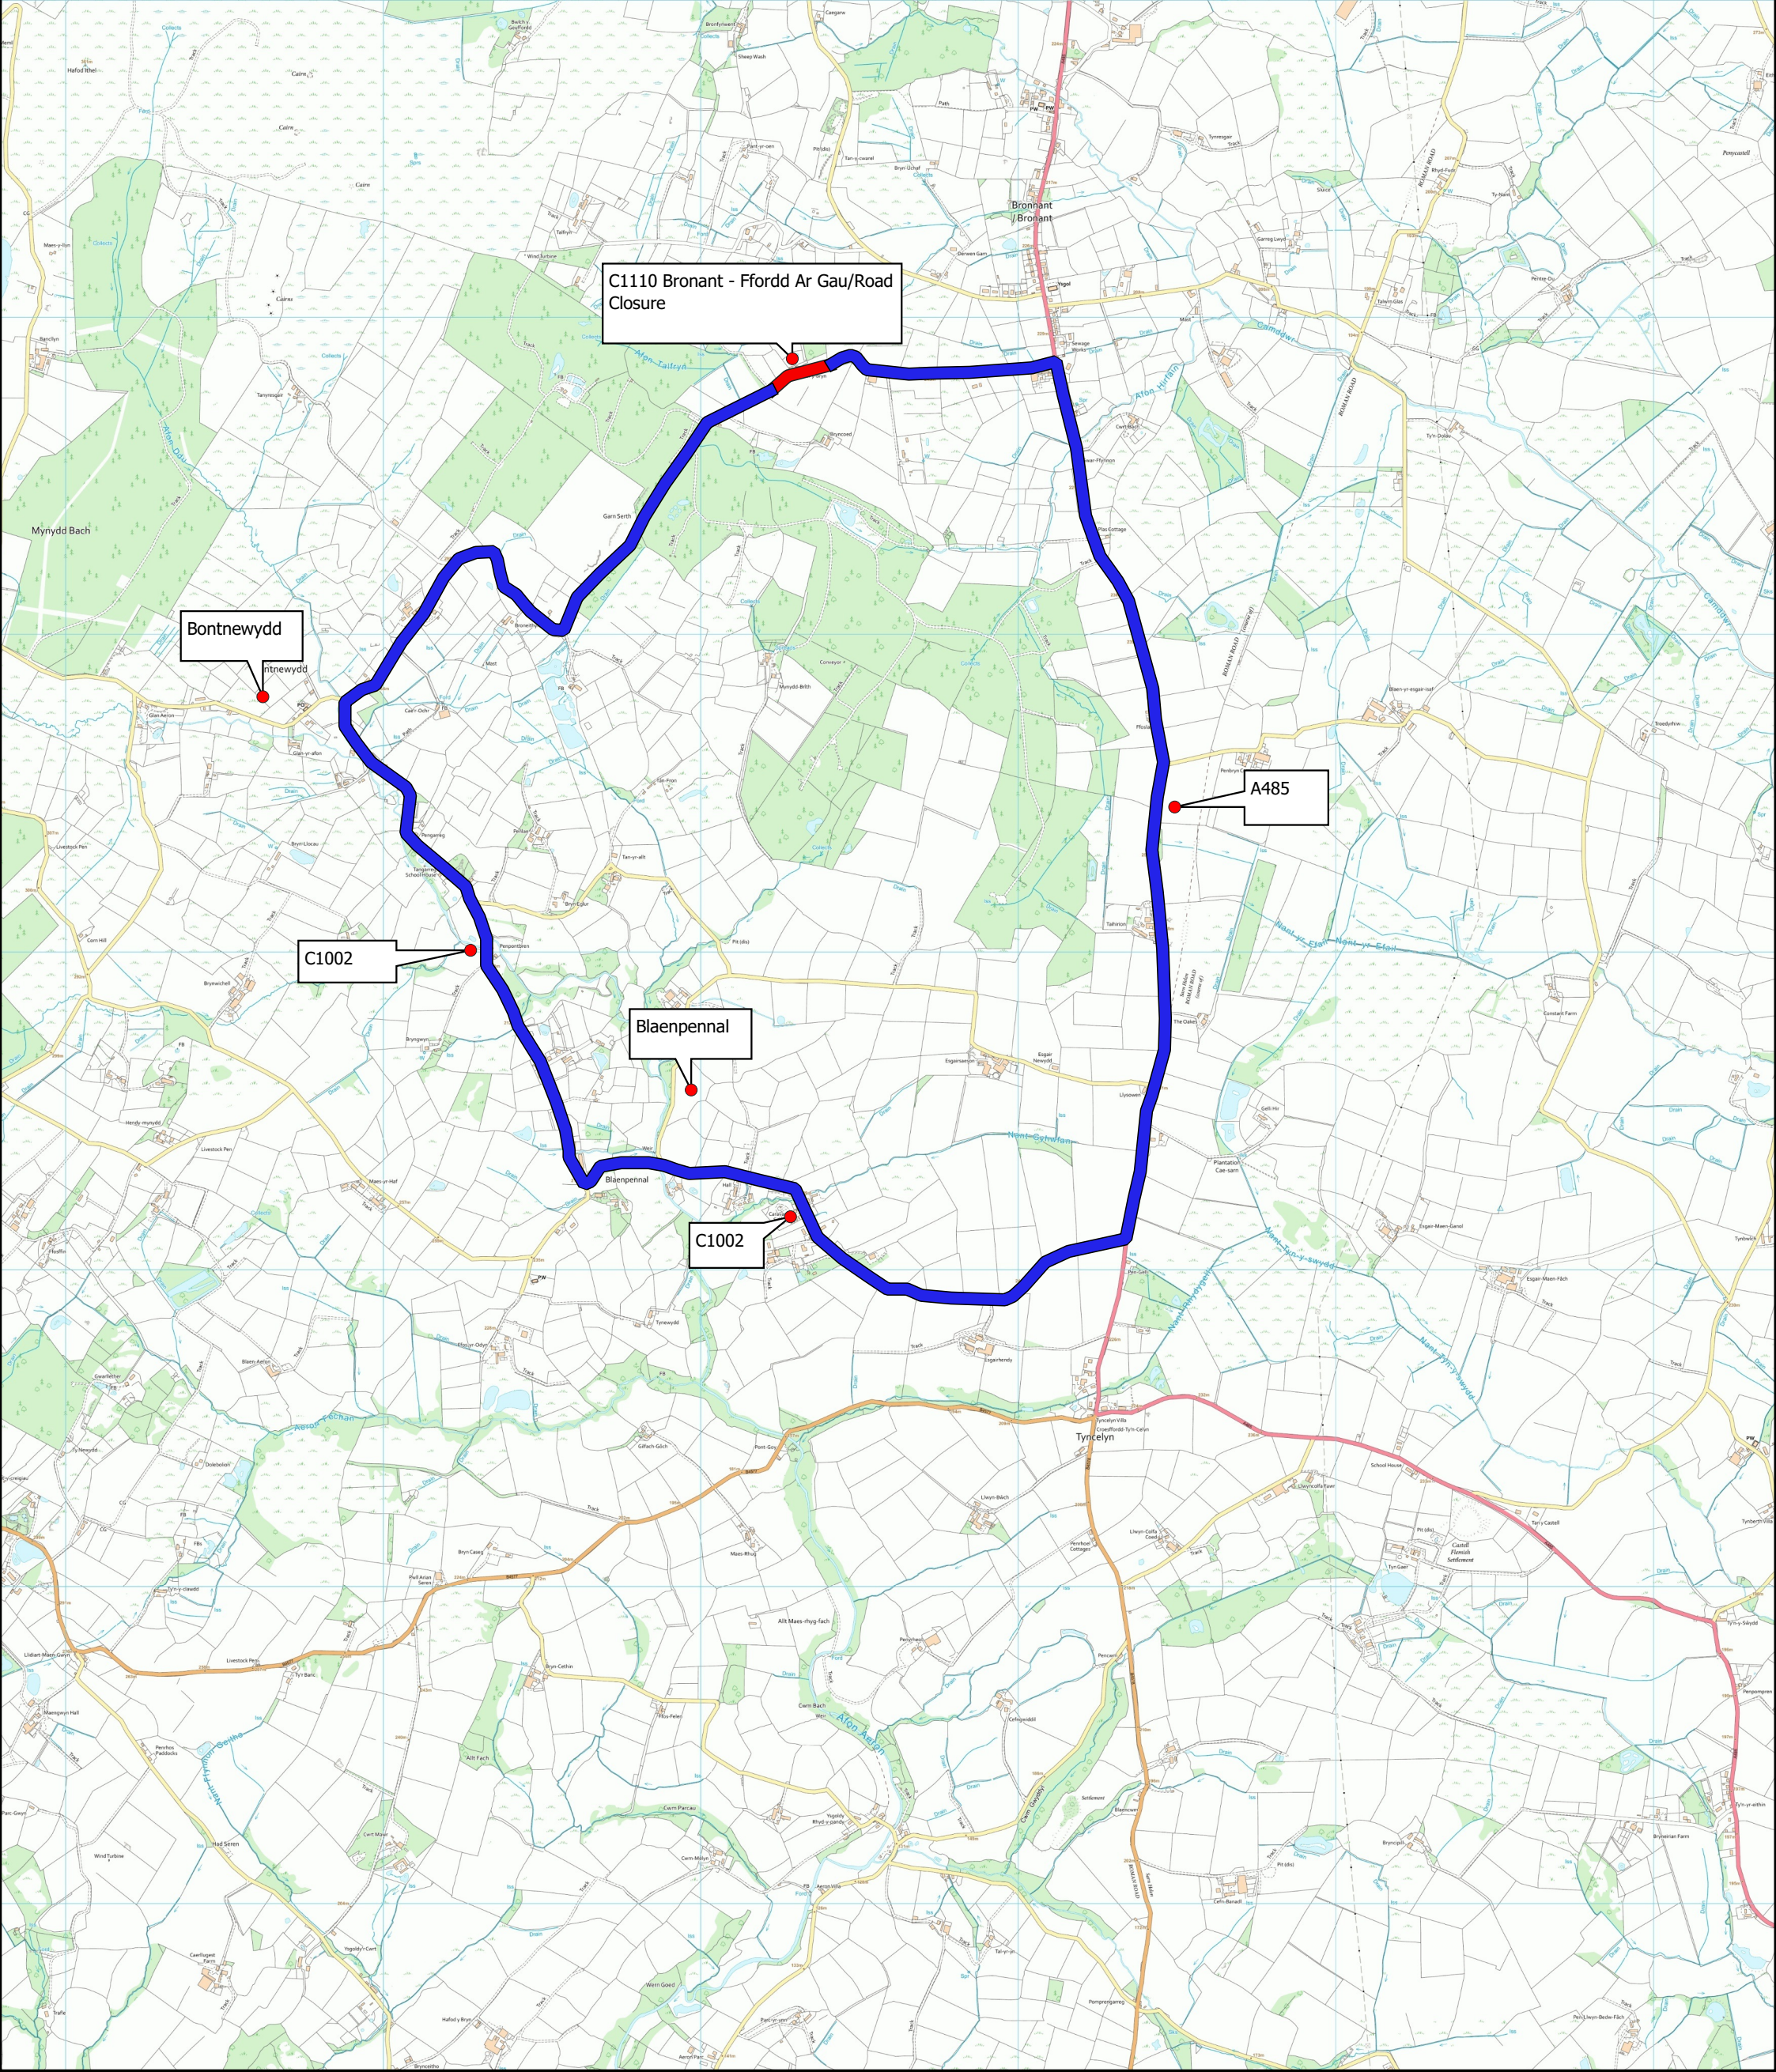

**Teitl/Title: C1110 Bronant, Aberystwyth -
Ffordd Ar Gau/Road Closure**

Allwedd / Map Key:
COCH/RED: Ffordd Ar Gau/Road Closure
GLAS/BLUE: Llywybr Amgen/Alternative Route

Graddfa / Scale: 1:18,834.59642
Argraffwyd ar / Printed on: 2024-12-03

C1110 Bronant - Ffordd Ar Gau/Road Closure

Bontnewydd

C1002

Blaenpennal

C1002

A485

Tyrcelyn