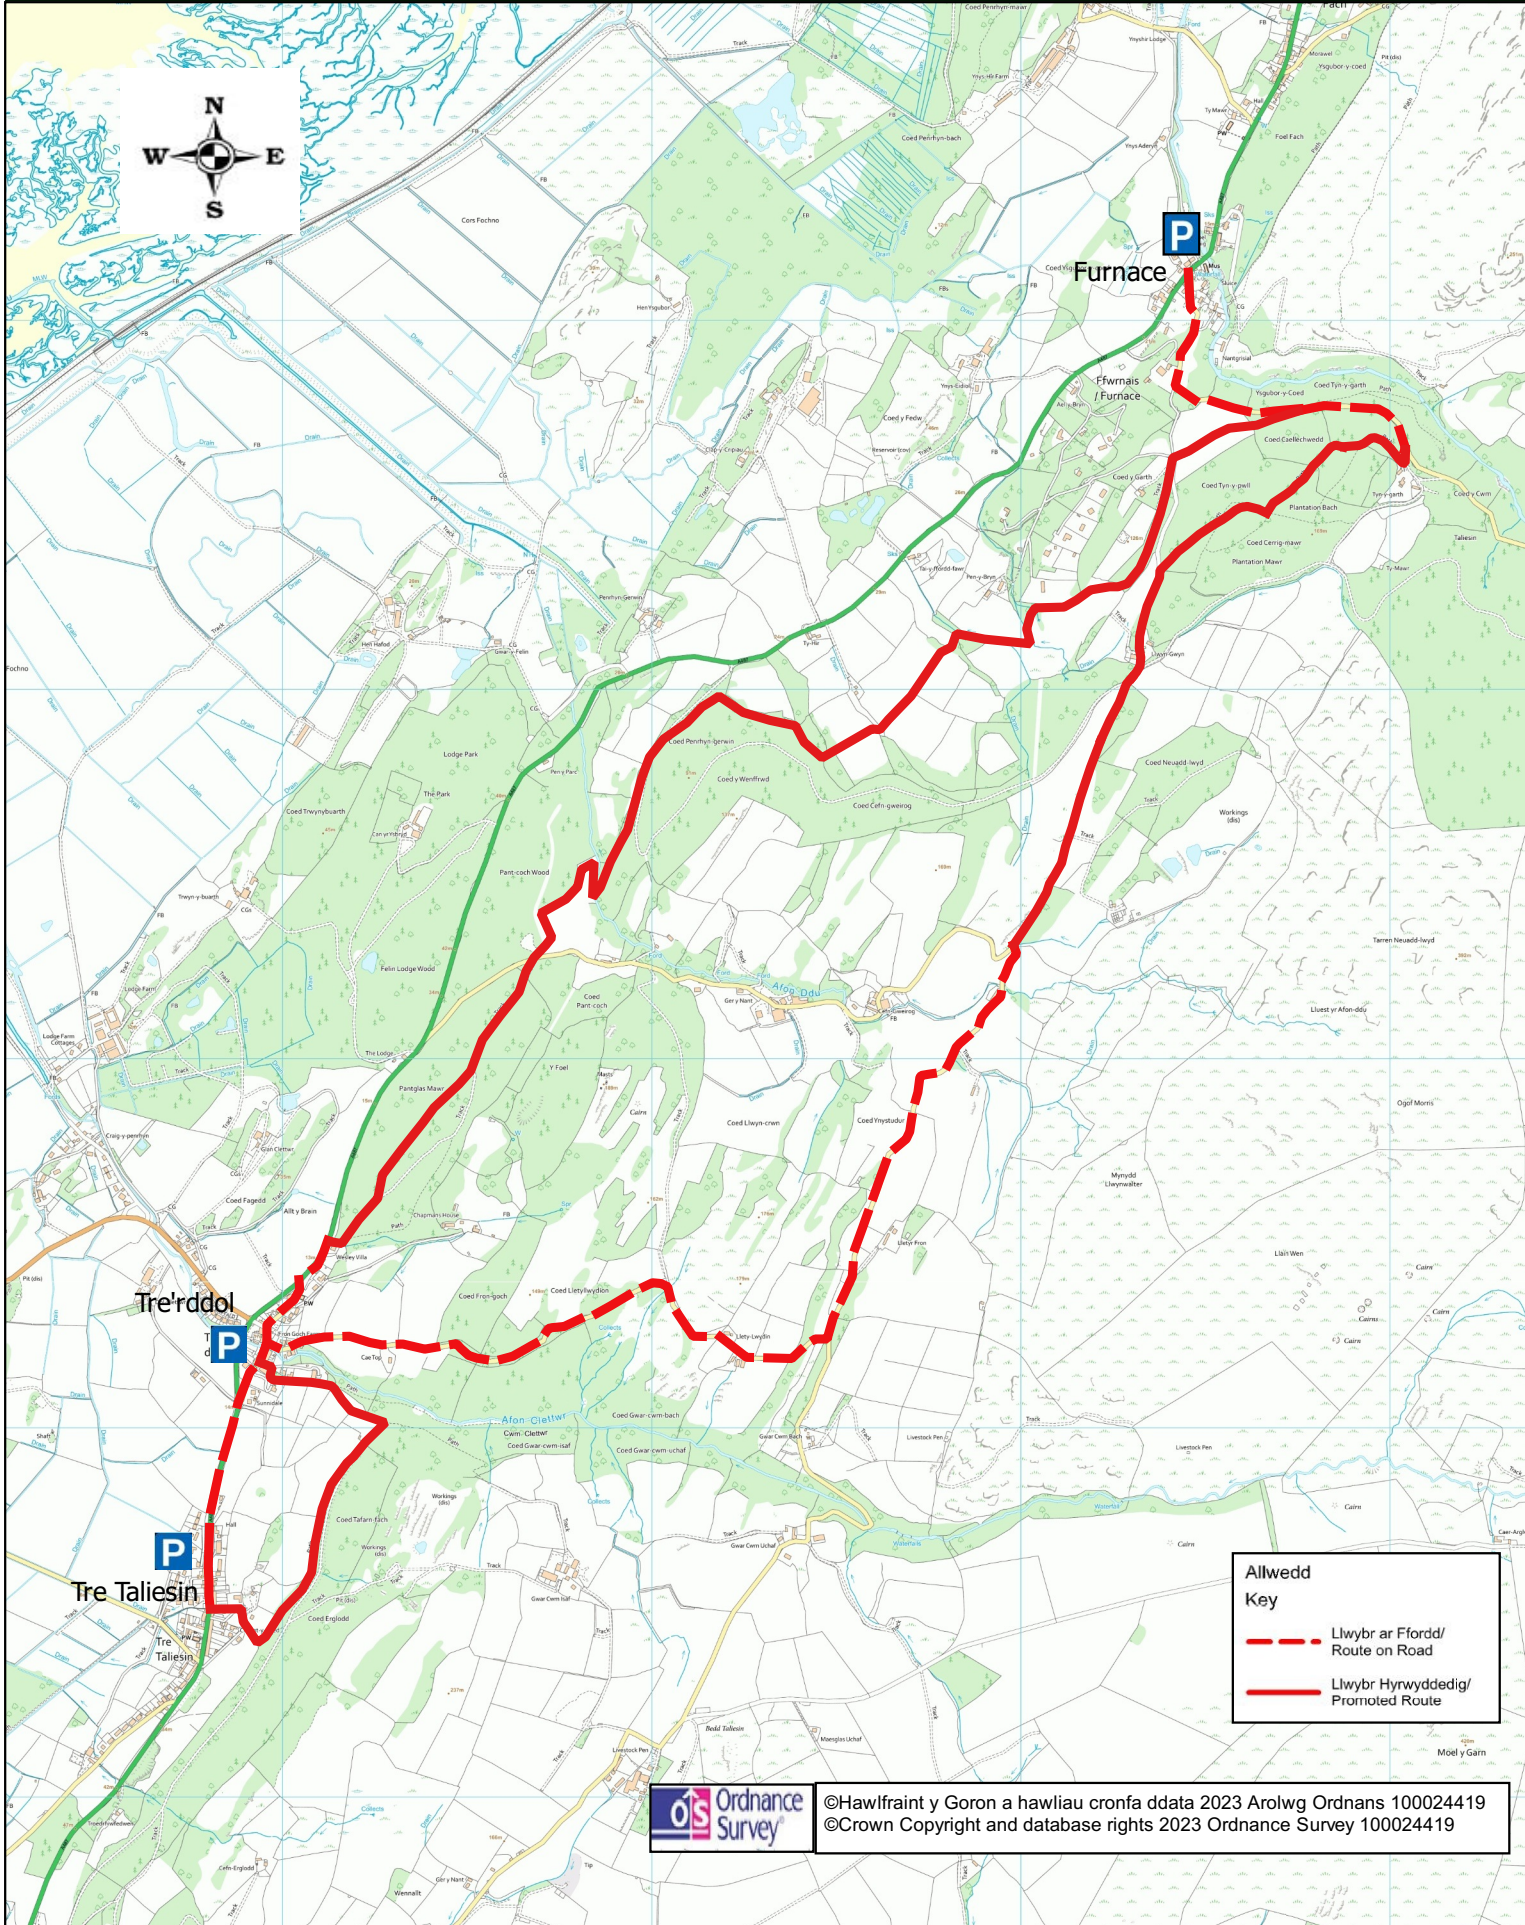

Cyngor Sir Ceredigion Ceredigion County Council

Allwedd Key

- Llwybr ar Ffordd/ Route on Road
- Llwybr Hyrwyddedig/ Promoted Route

©Hawfrant y Goron a hawliau cronfa ddata 2023 Arolwg Ordnans 100024419
©Crown Copyright and database rights 2023 Ordnance Survey 100024419