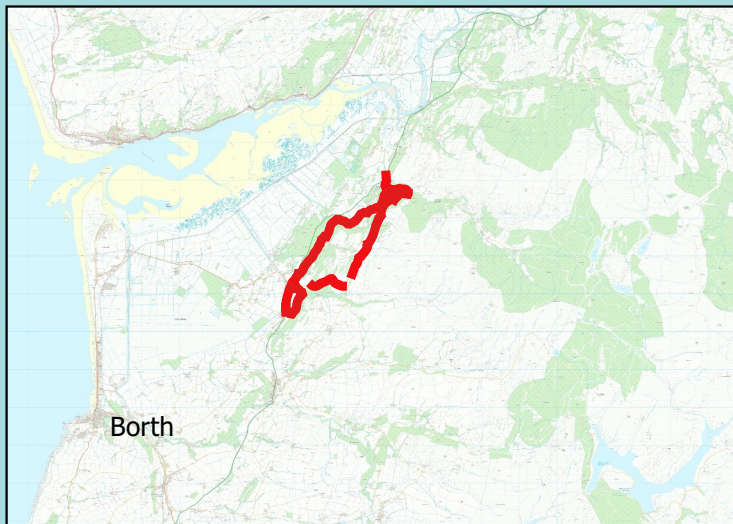

Cylchdaith Tre Taliesin Furnace Circular

Dechrau: Pentref Tre Taliesin, Tre'rddol neu Furnace

Addas ar gyfer: Cerddwyr
Arwyneb: Llwybr yr Arfordir, Ffordd, Trac, Porfa

Dodrefn: 15 gât, 6 bont, 6 sticil

Pellter: 12.2 km / 7.6 milltir

Parcio: Pentref Tre Taliesin, Tre'rddol neu Furnace

Trafnidiaeth: T2 o Aberystwyth neu Machynlleth

Cyfleusterau: Tre'rddol: Siop, Cafe, Tafarn
Dim cyfleusterau Tre Taliesin neu Furnace

Mapiau: OS Explorer OL23

Start: Village of Tre Taliesin, Tre'rddol or Furnace

Suitable for: Walkers
Surface: Coast Path, Road, Track, Grass

Furniture: 15 gates, 6 bridges, 6 stiles

Distance: 12.2 km / 7.6 miles

Parking: Village of Tre Taliesin, Tre'rddol or Furnace

Public Transport: T2 from Aberystwyth or Machynlleth

Amenities: Tre'rddol: Shop, Cafe, Pub
No amenities in Tre Taliesin or Furnace

Maps: OS Explorer OL23
OS Landranger 135