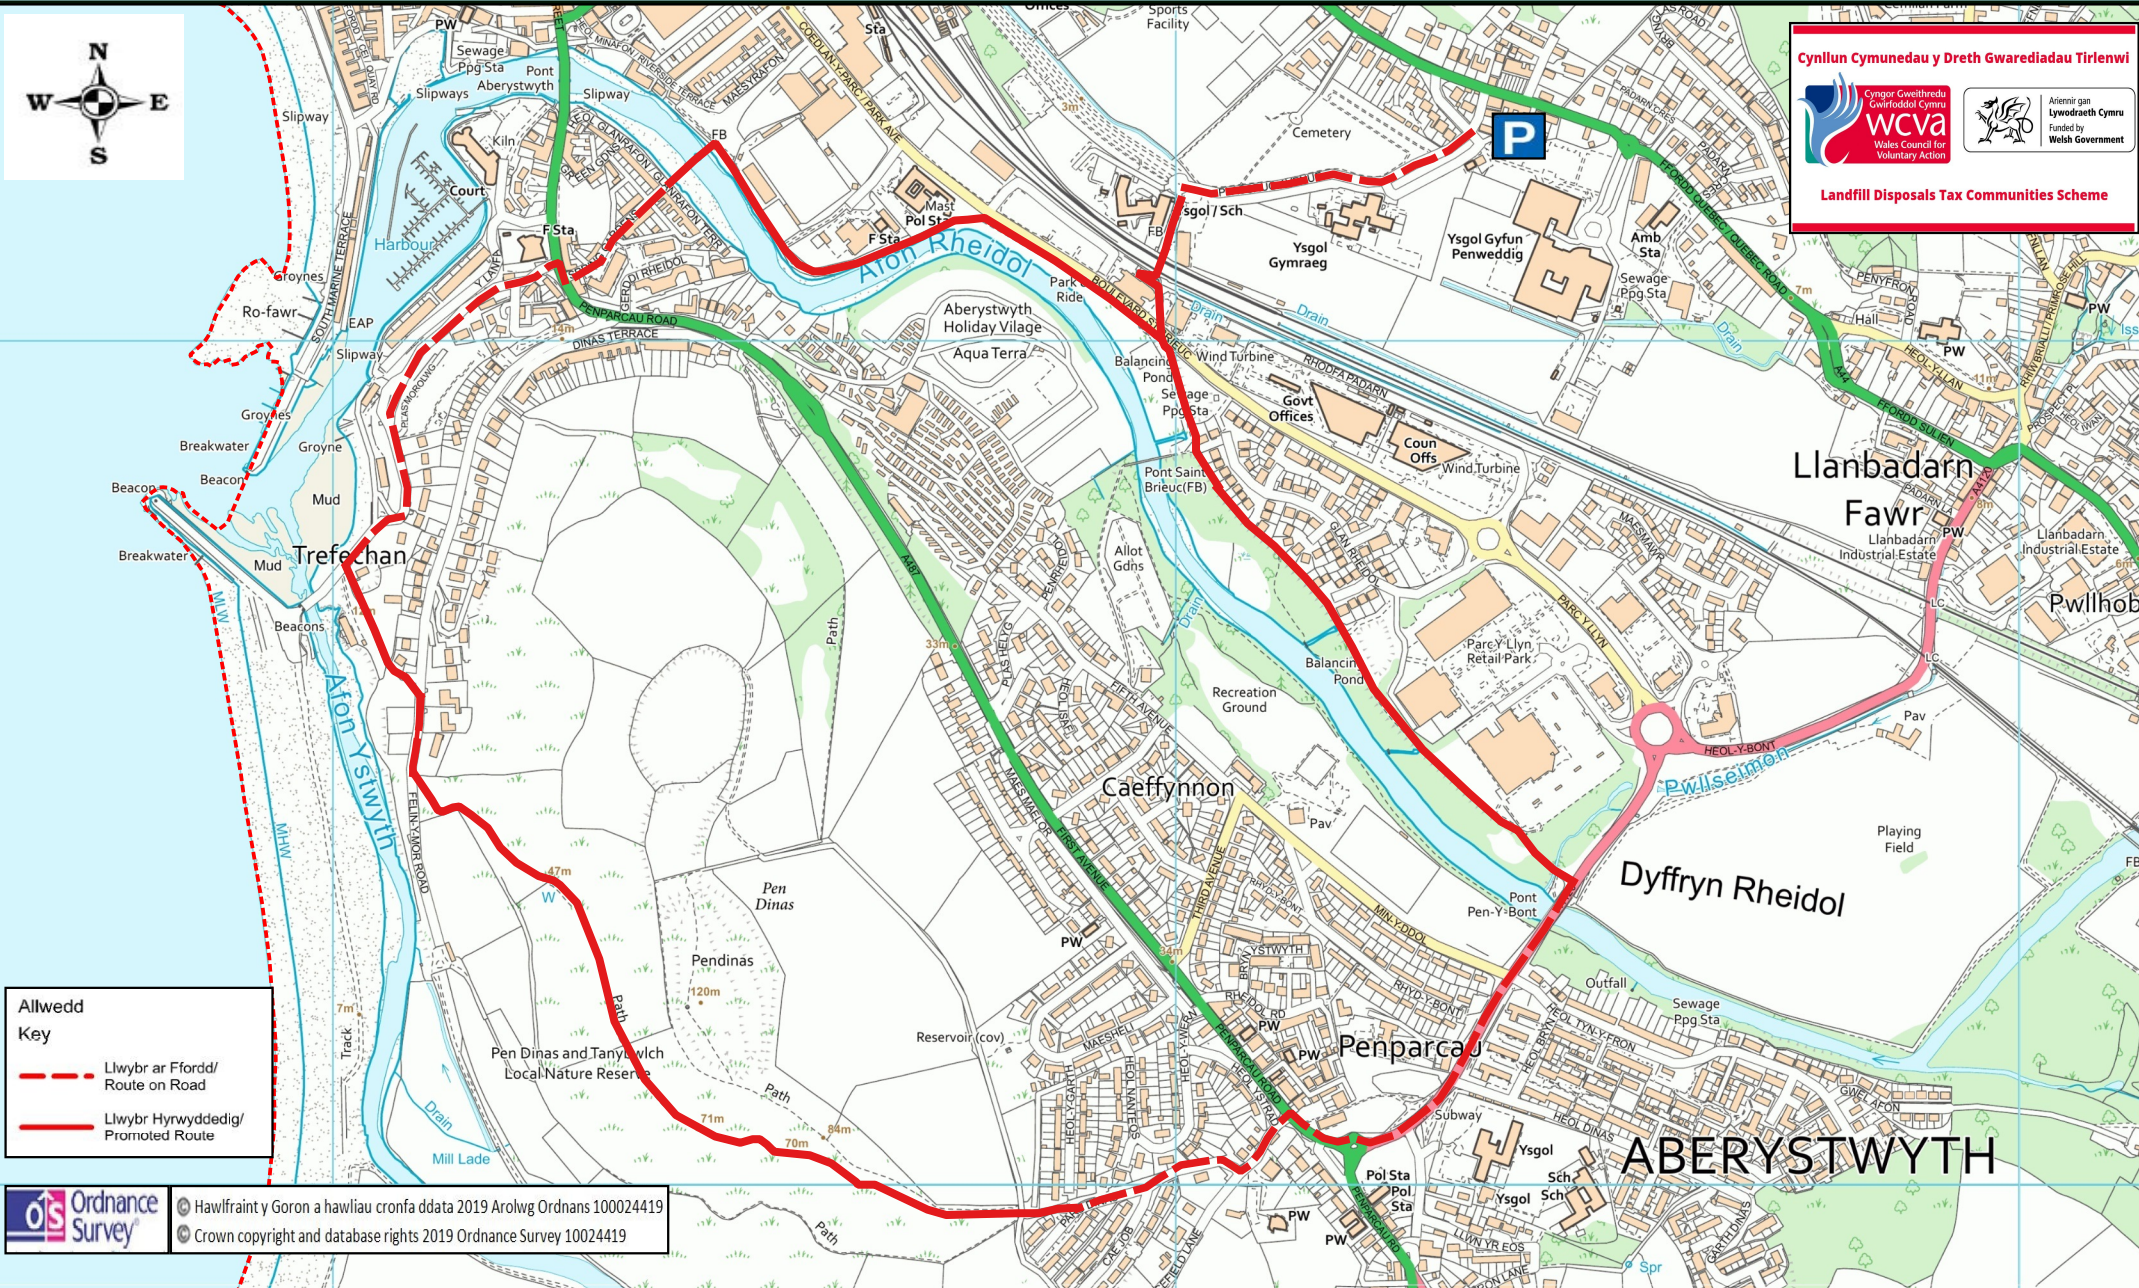

Cynllun Cymunedau y Dreth Gwarediadau Tirlenwi

Landfill Disposals Tax Communities Scheme

Allwedd Key

- Llwybr ar Ffordd/ Route on Road
- Llwybr Hyrwyddedig/ Promoted Route

Cylchdaith Llanbadarn Circular

Dechrau: Canolfan Hamdden Plascrug

Start: Plascrug Leisure Centre

Addas ar gyfer: Cerddwyr
Arwyneb: Ffordd, Trac, Porfa

Suitable for: Walkers
Surface: Road, Track, Grass

Dodrefn: 3 gât, 22 step

Furniture: 3 gates, 22 steps

Pellter: 5.5 km / 3.4 milltir

Distance: 5.5 km / 3.4 miles

Parcio: Canolfan Hamdden Plascrug
Trafnidiaeth: T1, T2, T5, X11, X13

Parking: Plascrug Leisure Centre
Public Transport: T1, T2, T5, X11, X13

Cyfleusterau: Caffi, Siop, Toiledau, Garej