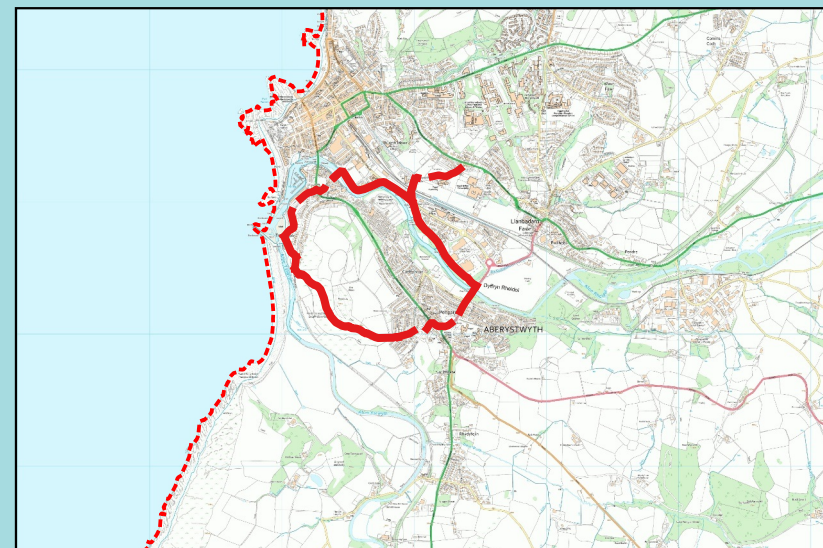

Cylchdaith Llanbadarn Circular

Dechrau: Canolfan Hamdden Plascrug

Start: Plascrug Leisure Centre

Addas ar gyfer: Cerddwyr
Arwyneb: Ffordd, Trac, Porfa

Suitable for: Walkers
Surface: Road, Track, Grass

Dodrefn: 3 gât, 22 step

Furniture: 3 gates, 22 steps

Pellter: 5.5 km / 3.4 milltir

Distance: 5.5 km / 3.4 miles

Parcio: Canolfan Hamdden Plascrug
Trafnidiaeth: T1, T2, T5, X11, X13

Parking: Plascrug Leisure Centre
Public Transport: T1, T2, T5, X11, X13

Cyfleusterau: Caffi, Siop, Toiledau, Garej

Amenities: Cafe, Shops, Toilets, Garages

Mapiau: OS Explorer 213
OS Landranger 135

Maps: OS Explorer 213
OS Landranger 135