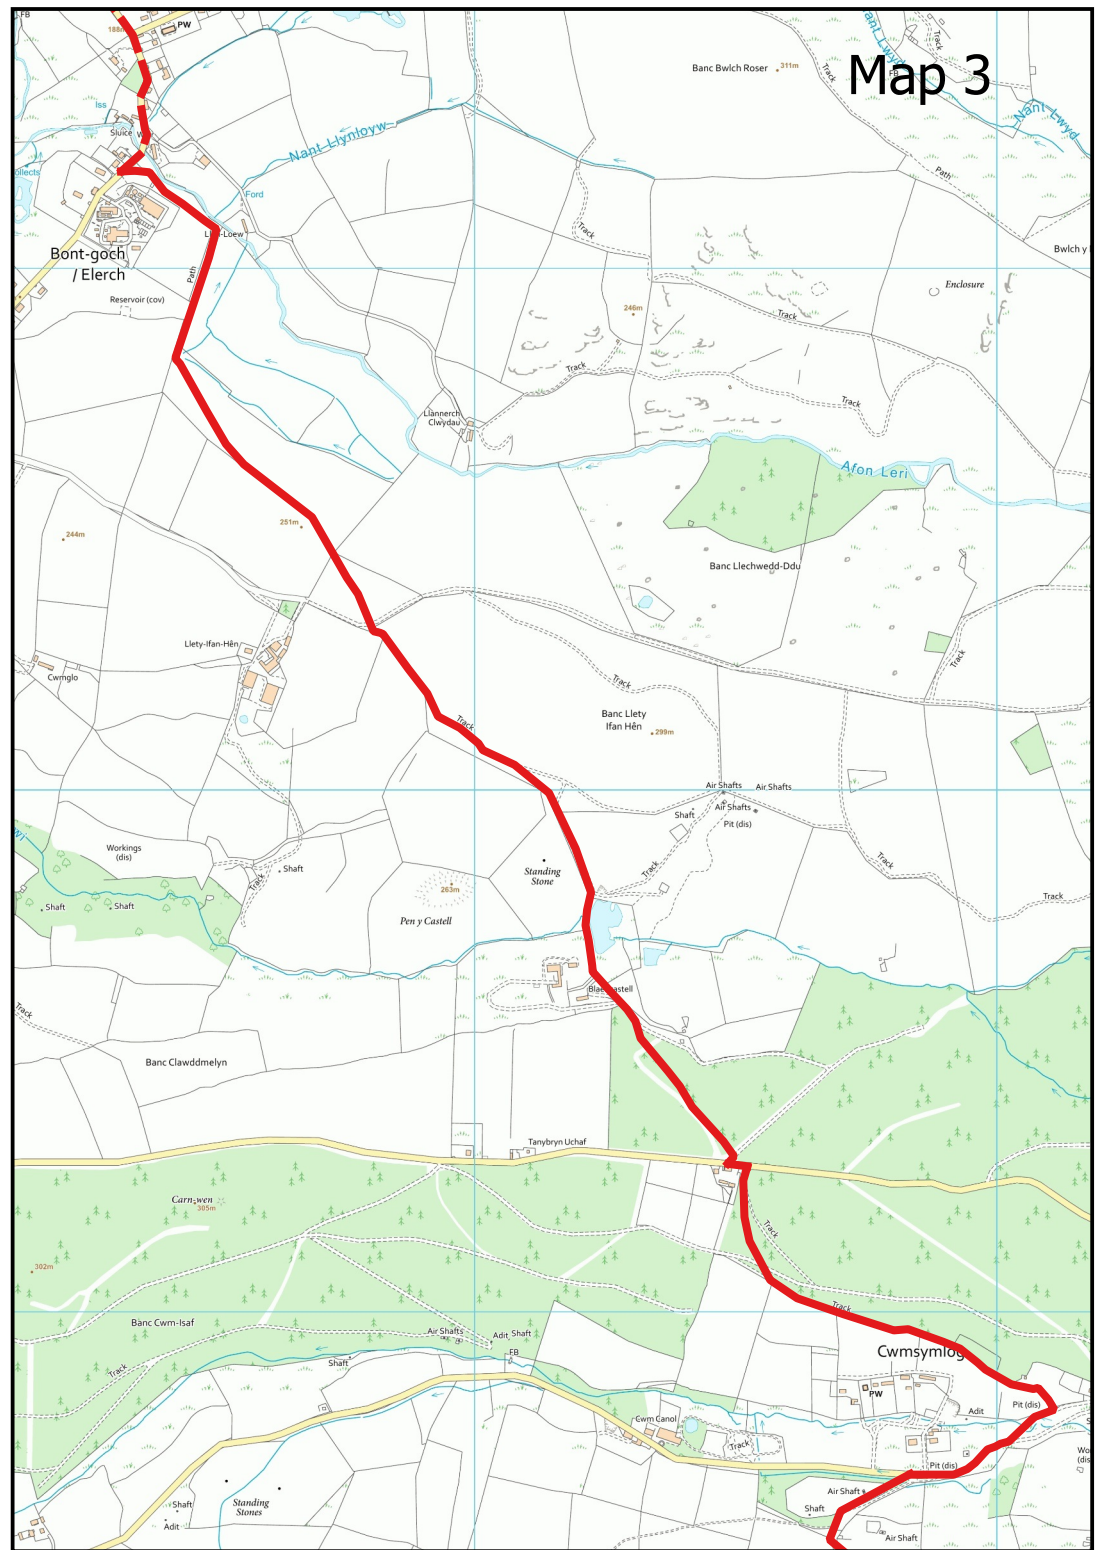

# Map 2

**Allwedd**  
**Key**

- Llwybr ar Ffordd/  
Route on Road
- Llwybr Hyrwyddedig/  
Promoted Route

Hawlfraint y Goron a hawliau cronfa ddata 2019 Arolwg Ordnans 100024419  
 Crown copyright and database rights 2019 Ordnance Survey 10024419

# Map 3