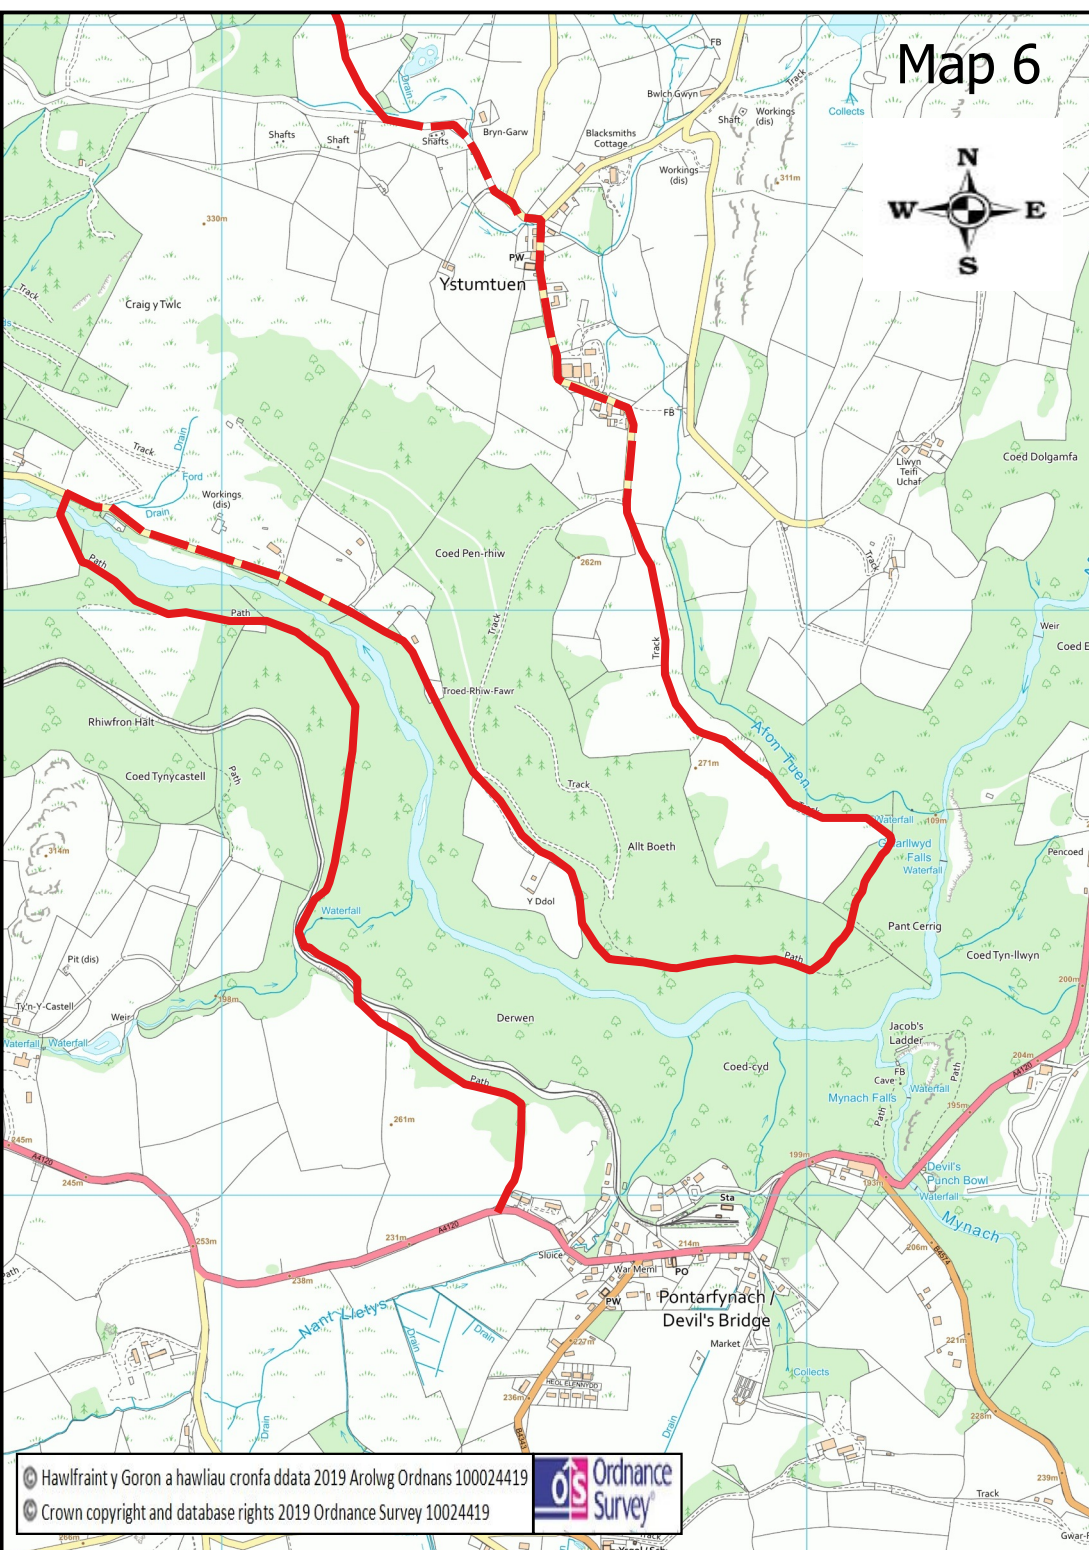

# Map 3

# Map 4

**Allwedd Key**

- Llwybr ar Ffordd/ Route on Road
- Llwybr Hyrwyddedig/ Promoted Route

Ordnance Survey  
Hawfraitf y Goron a hawliau cronfa ddata 2019 Arolwg Ordnans 100024419  
Crown copyright and database rights 2019 Ordnance Survey 10024419

# Map 5

# Map 6

© Hawlfraint y Goron a hawliau cronfa ddata 2019 Arolwg Ordnans 100024419  
© Crown copyright and database rights 2019 Ordnance Survey 10024419