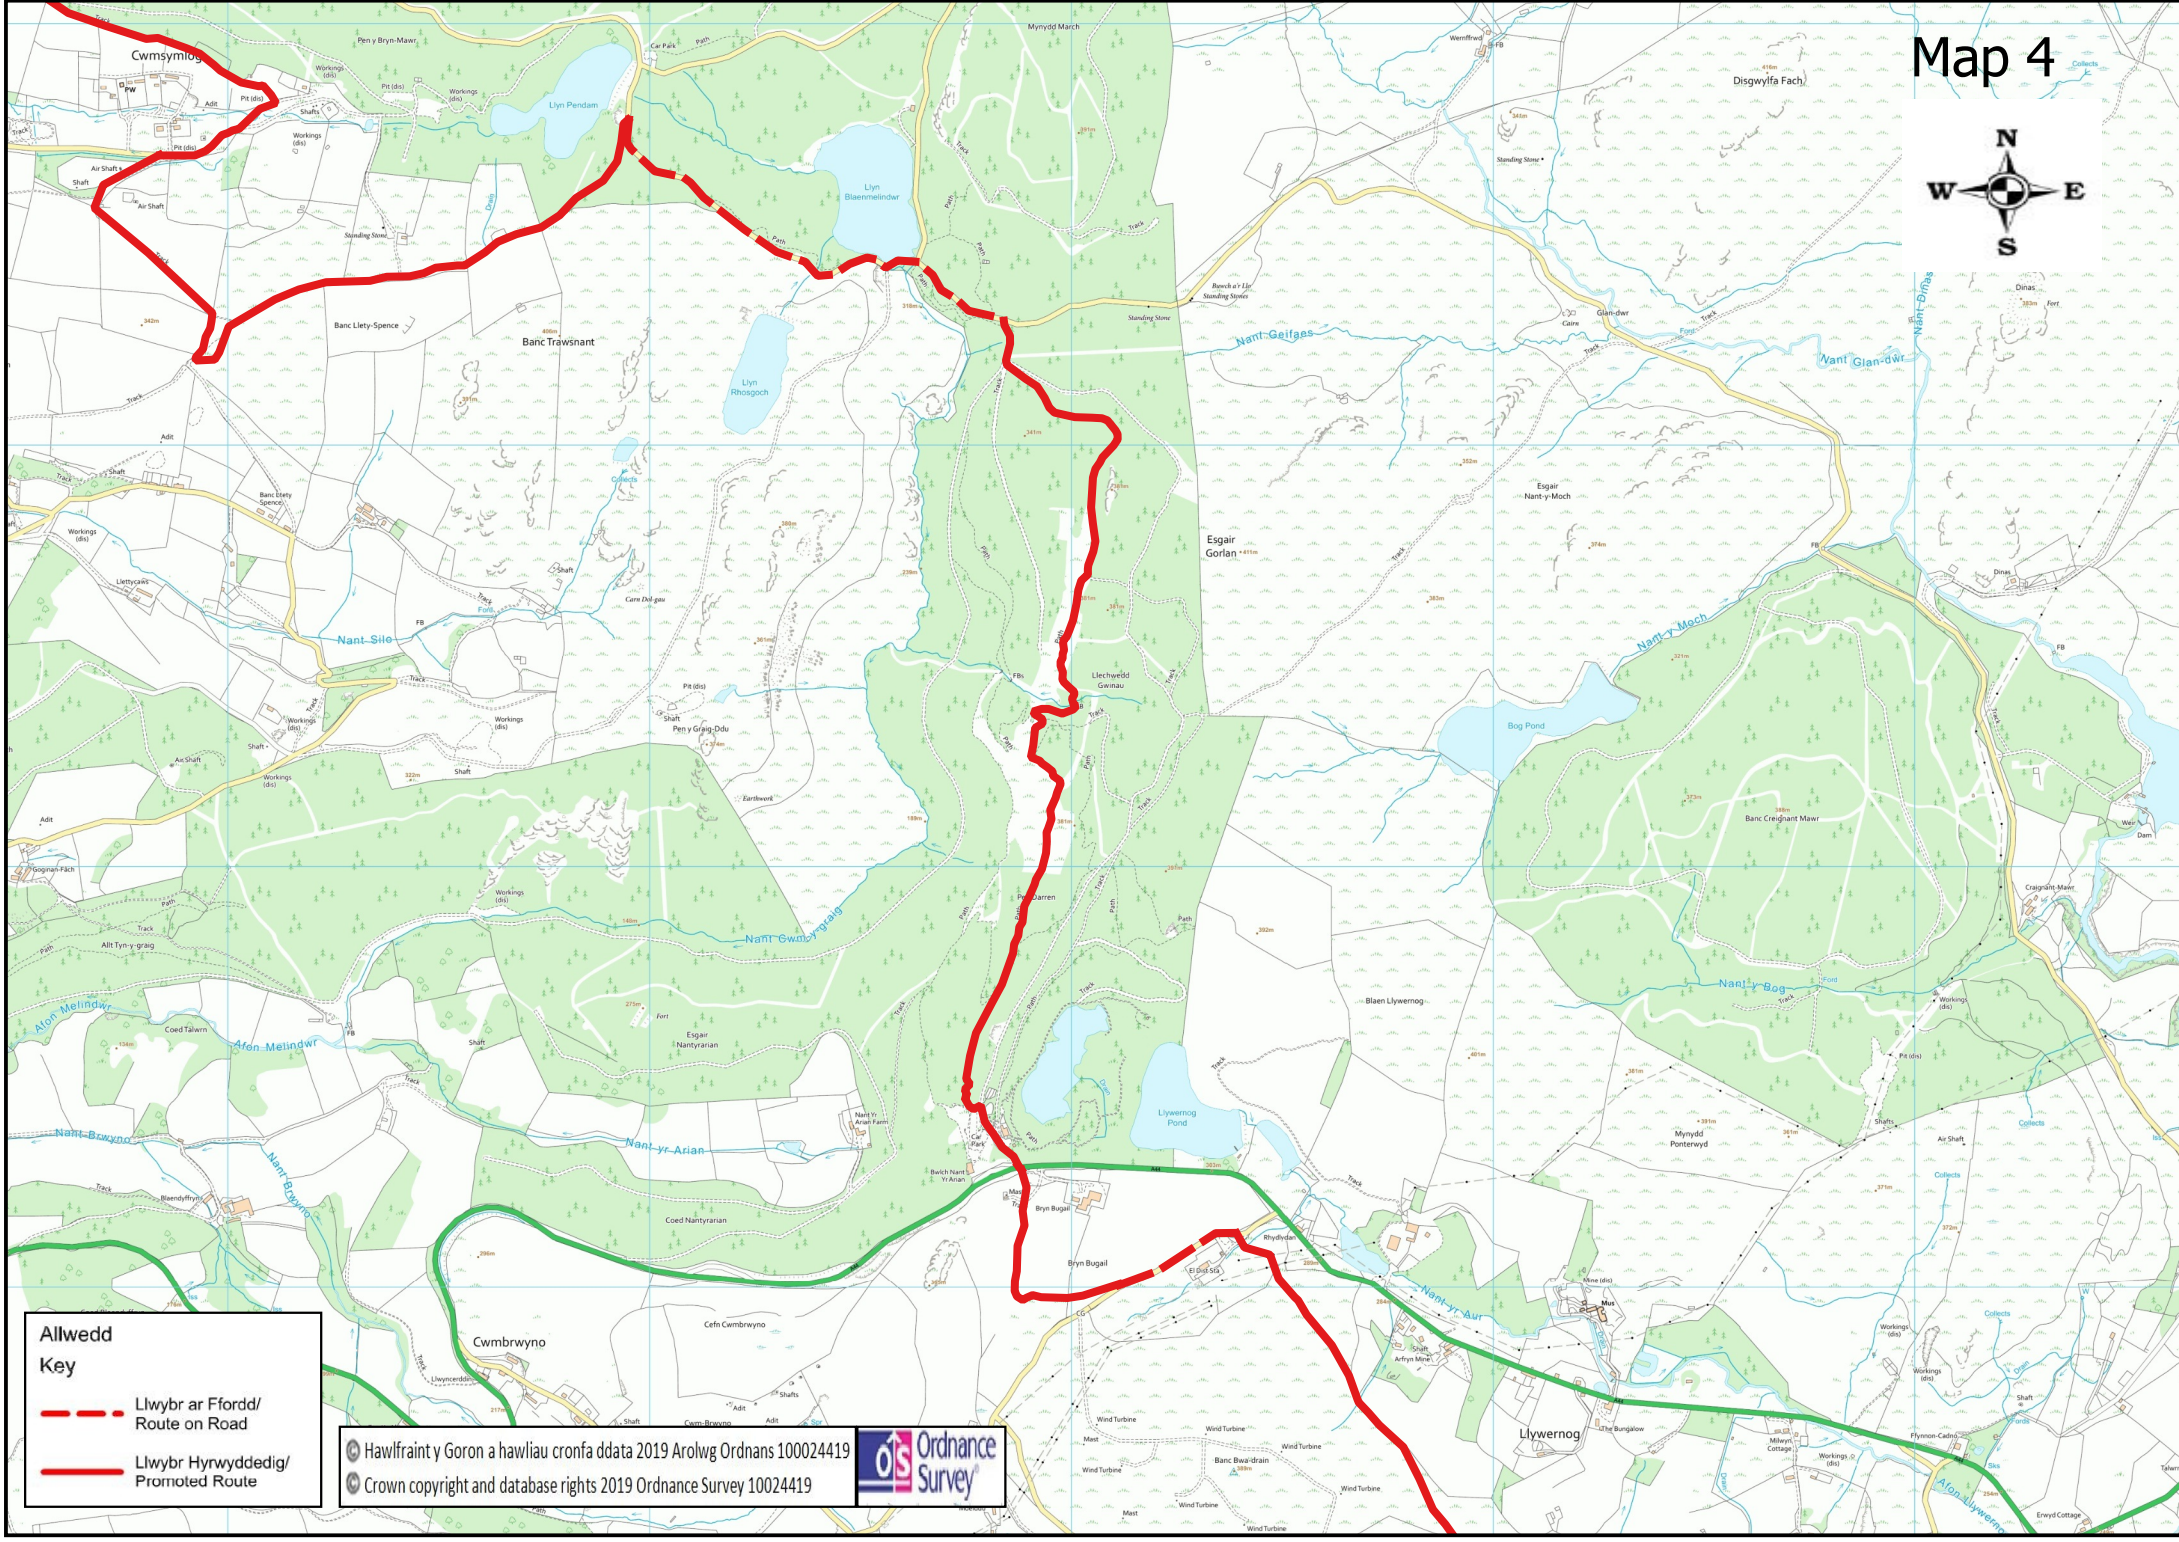

Map 4

Allwedd Key

- Llwybr ar Ffordd/ Route on Road
- Llwybr Hyrwyddedig/ Promoted Route

Ordnance Survey
Hawfraitf y Goron a hawliau cronfa ddata 2019 Arolwg Ordnans 100024419
Crown copyright and database rights 2019 Ordnance Survey 10024419