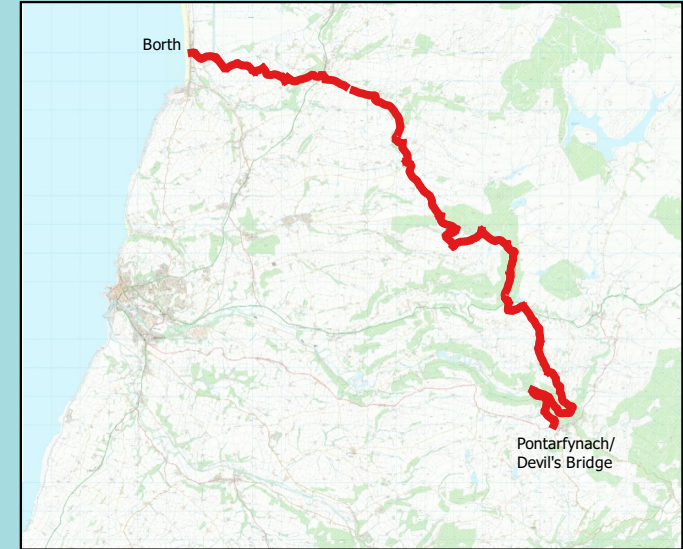

Borth i Bontarfynach / Borth to Devil's Bridge

Dechrau: Borth neu Bontarfynach

Start: Borth or Devil's Bridge

Addas ar gyfer: Cerddwyr

Suitable for: Walkers

Arwyneb: Trac, Ffordd, Porfa

Surface: Track, Road, Grass

Pellter: 29 km / 18 milltir

Distance: 29 km / 18 miles

Parcio: Borth neu Bontarfynach

Parking: Borth or Devil's Bridge

Trafnidiaeth: T22 - YP22 - 522

Public Transport: T22- YP22 - 522

Cyfleusterau: Caffi, Toiledau, Tafarndai

Amenities: Cafe, Toilets, Pubs

Mapiau: OS Explorer 213
OS Landranger 135

Maps: OS Explorer 213
OS Landranger 135