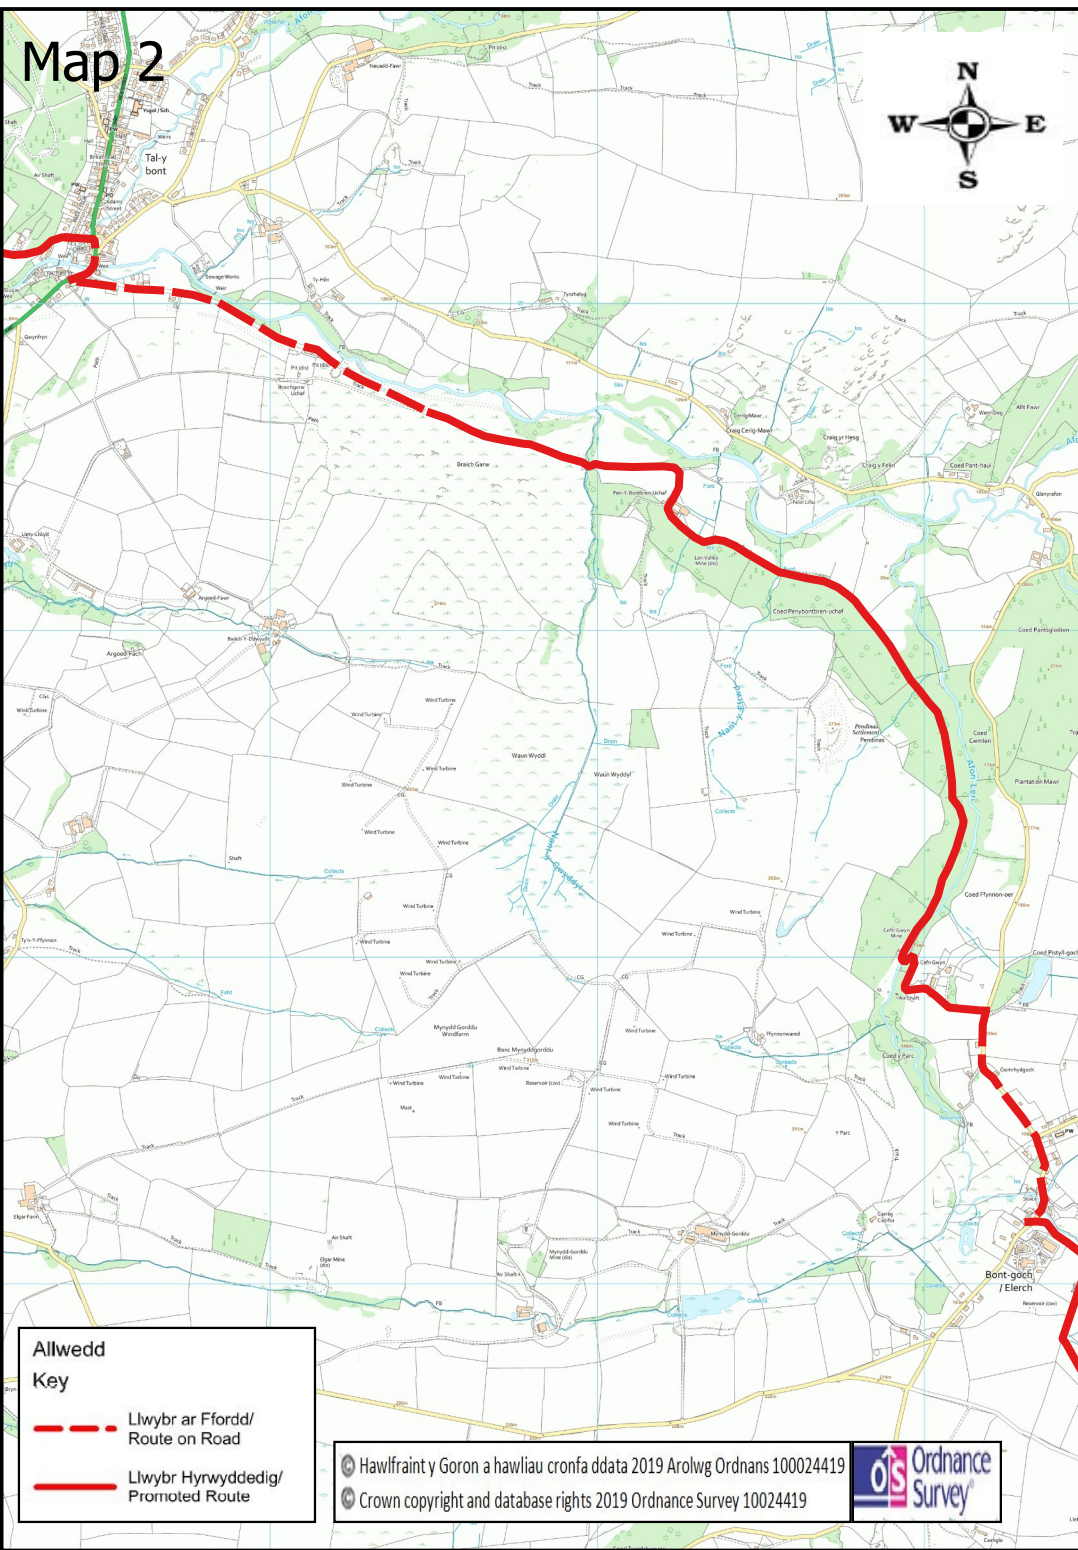

## Map 1

**Allwedd Key**

-  Llwybr ar Ffordd/  
Route on Road
-  Llwybr Hyrwyddedig/  
Promoted Route

# Map 2

**Allwedd**  
**Key**

- Llwybr ar Ffordd/  
Route on Road
- Llwybr Hyrwyddedig/  
Promoted Route

Hawlfraint y Goron a hawliau cronfa ddata 2019 Arolwg Ordnans 100024419  
 Crown copyright and database rights 2019 Ordnance Survey 10024419

# Map 3

# Map 5