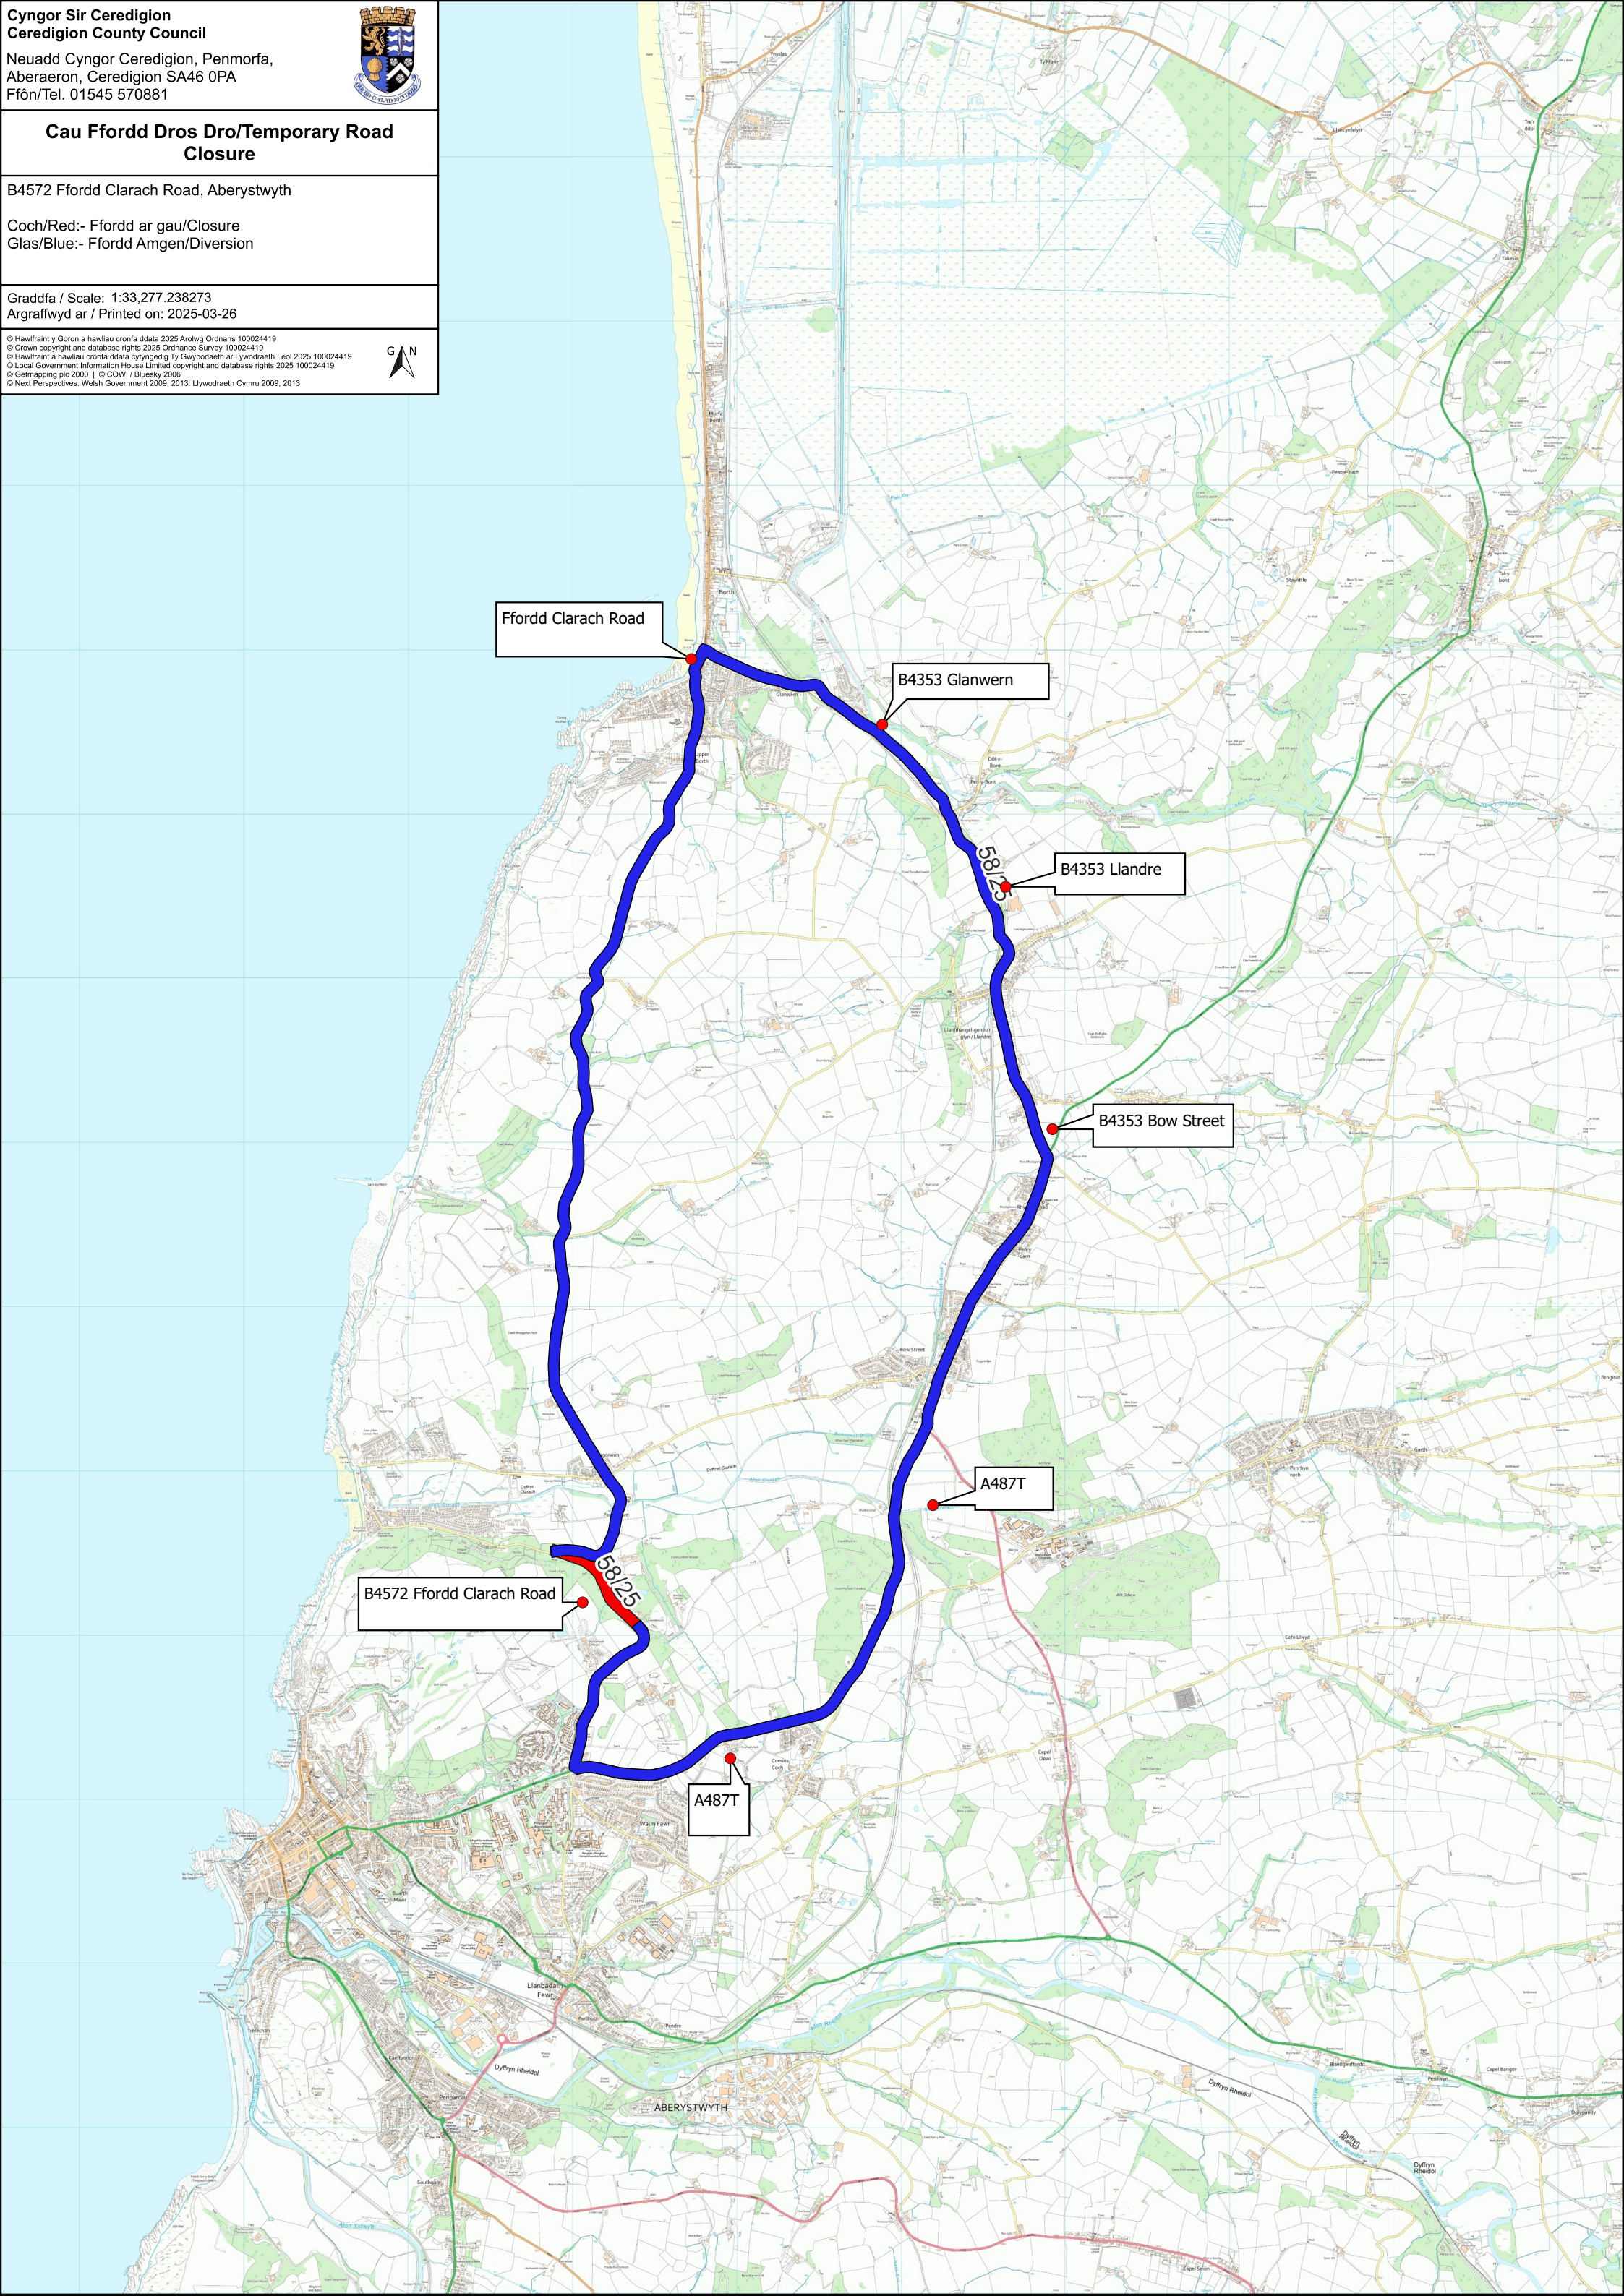

Cau Ffordd Dros Dro/Temporary Road Closure

B4572 Ffordd Clarach Road, Aberystwyth

Coch/Red:- Ffordd ar gau/Closure
Glas/Blue:- Ffordd Amgen/Diversion

Graddfa / Scale: 1:33,277.238273
Argraffwyd ar / Printed on: 2025-03-26

Ffordd Clarach Road

B4353 Glanwern

B4353 Llandre

B4353 Bow Street

A487T

A487T

B4572 Ffordd Clarach Road