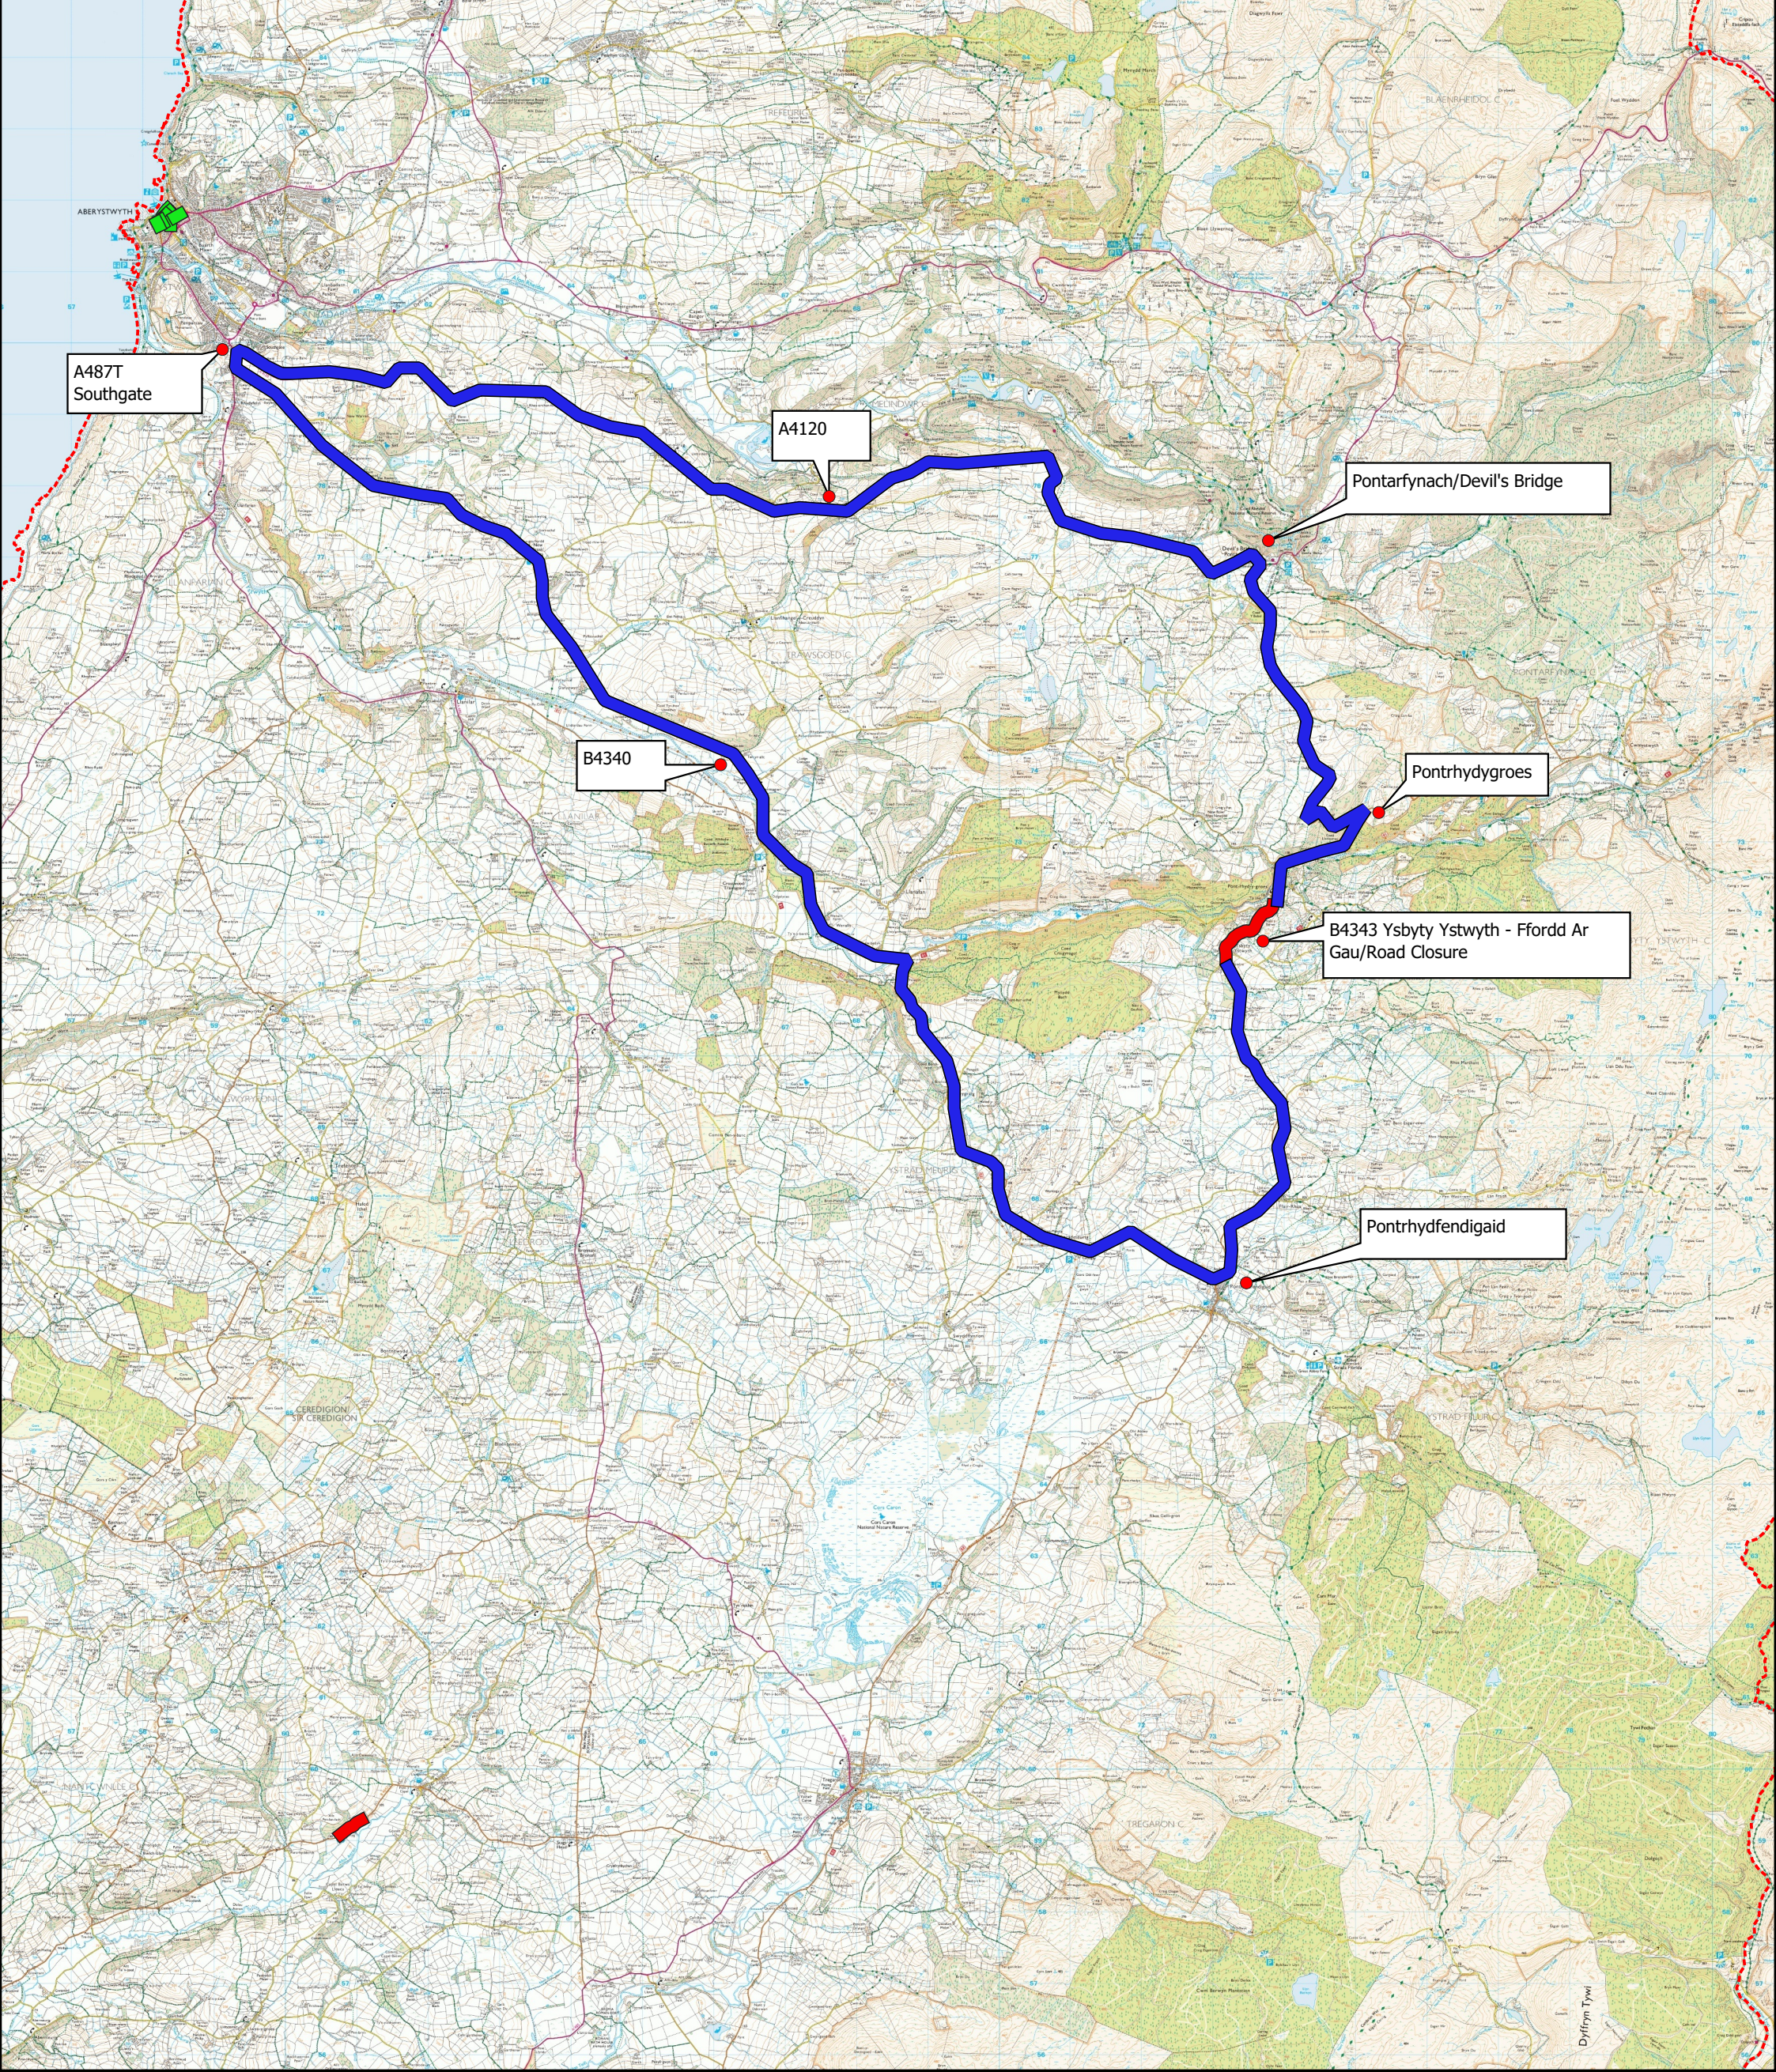

Teitl/Title: B4343 Ysbyty Ystwyth - Ffordd Ar Gau/Road Closure

Allwedd / Map Key:
COCH/RED: Ffordd Ar Gau/Road Closure
GLAS/BLUE: Llywbr Amgen/Alternative Route

Graddfa / Scale: 1:83,780.539362
Argraffwyd ar / Printed on: 2024-11-05

A487T
Southgate

A4120

Pontarfynach/Devil's Bridge

B4340

Pontrhydygroes

B4343 Ysbyty Ystwyth - Ffordd Ar Gau/Road Closure

Pontrhydfendigaid