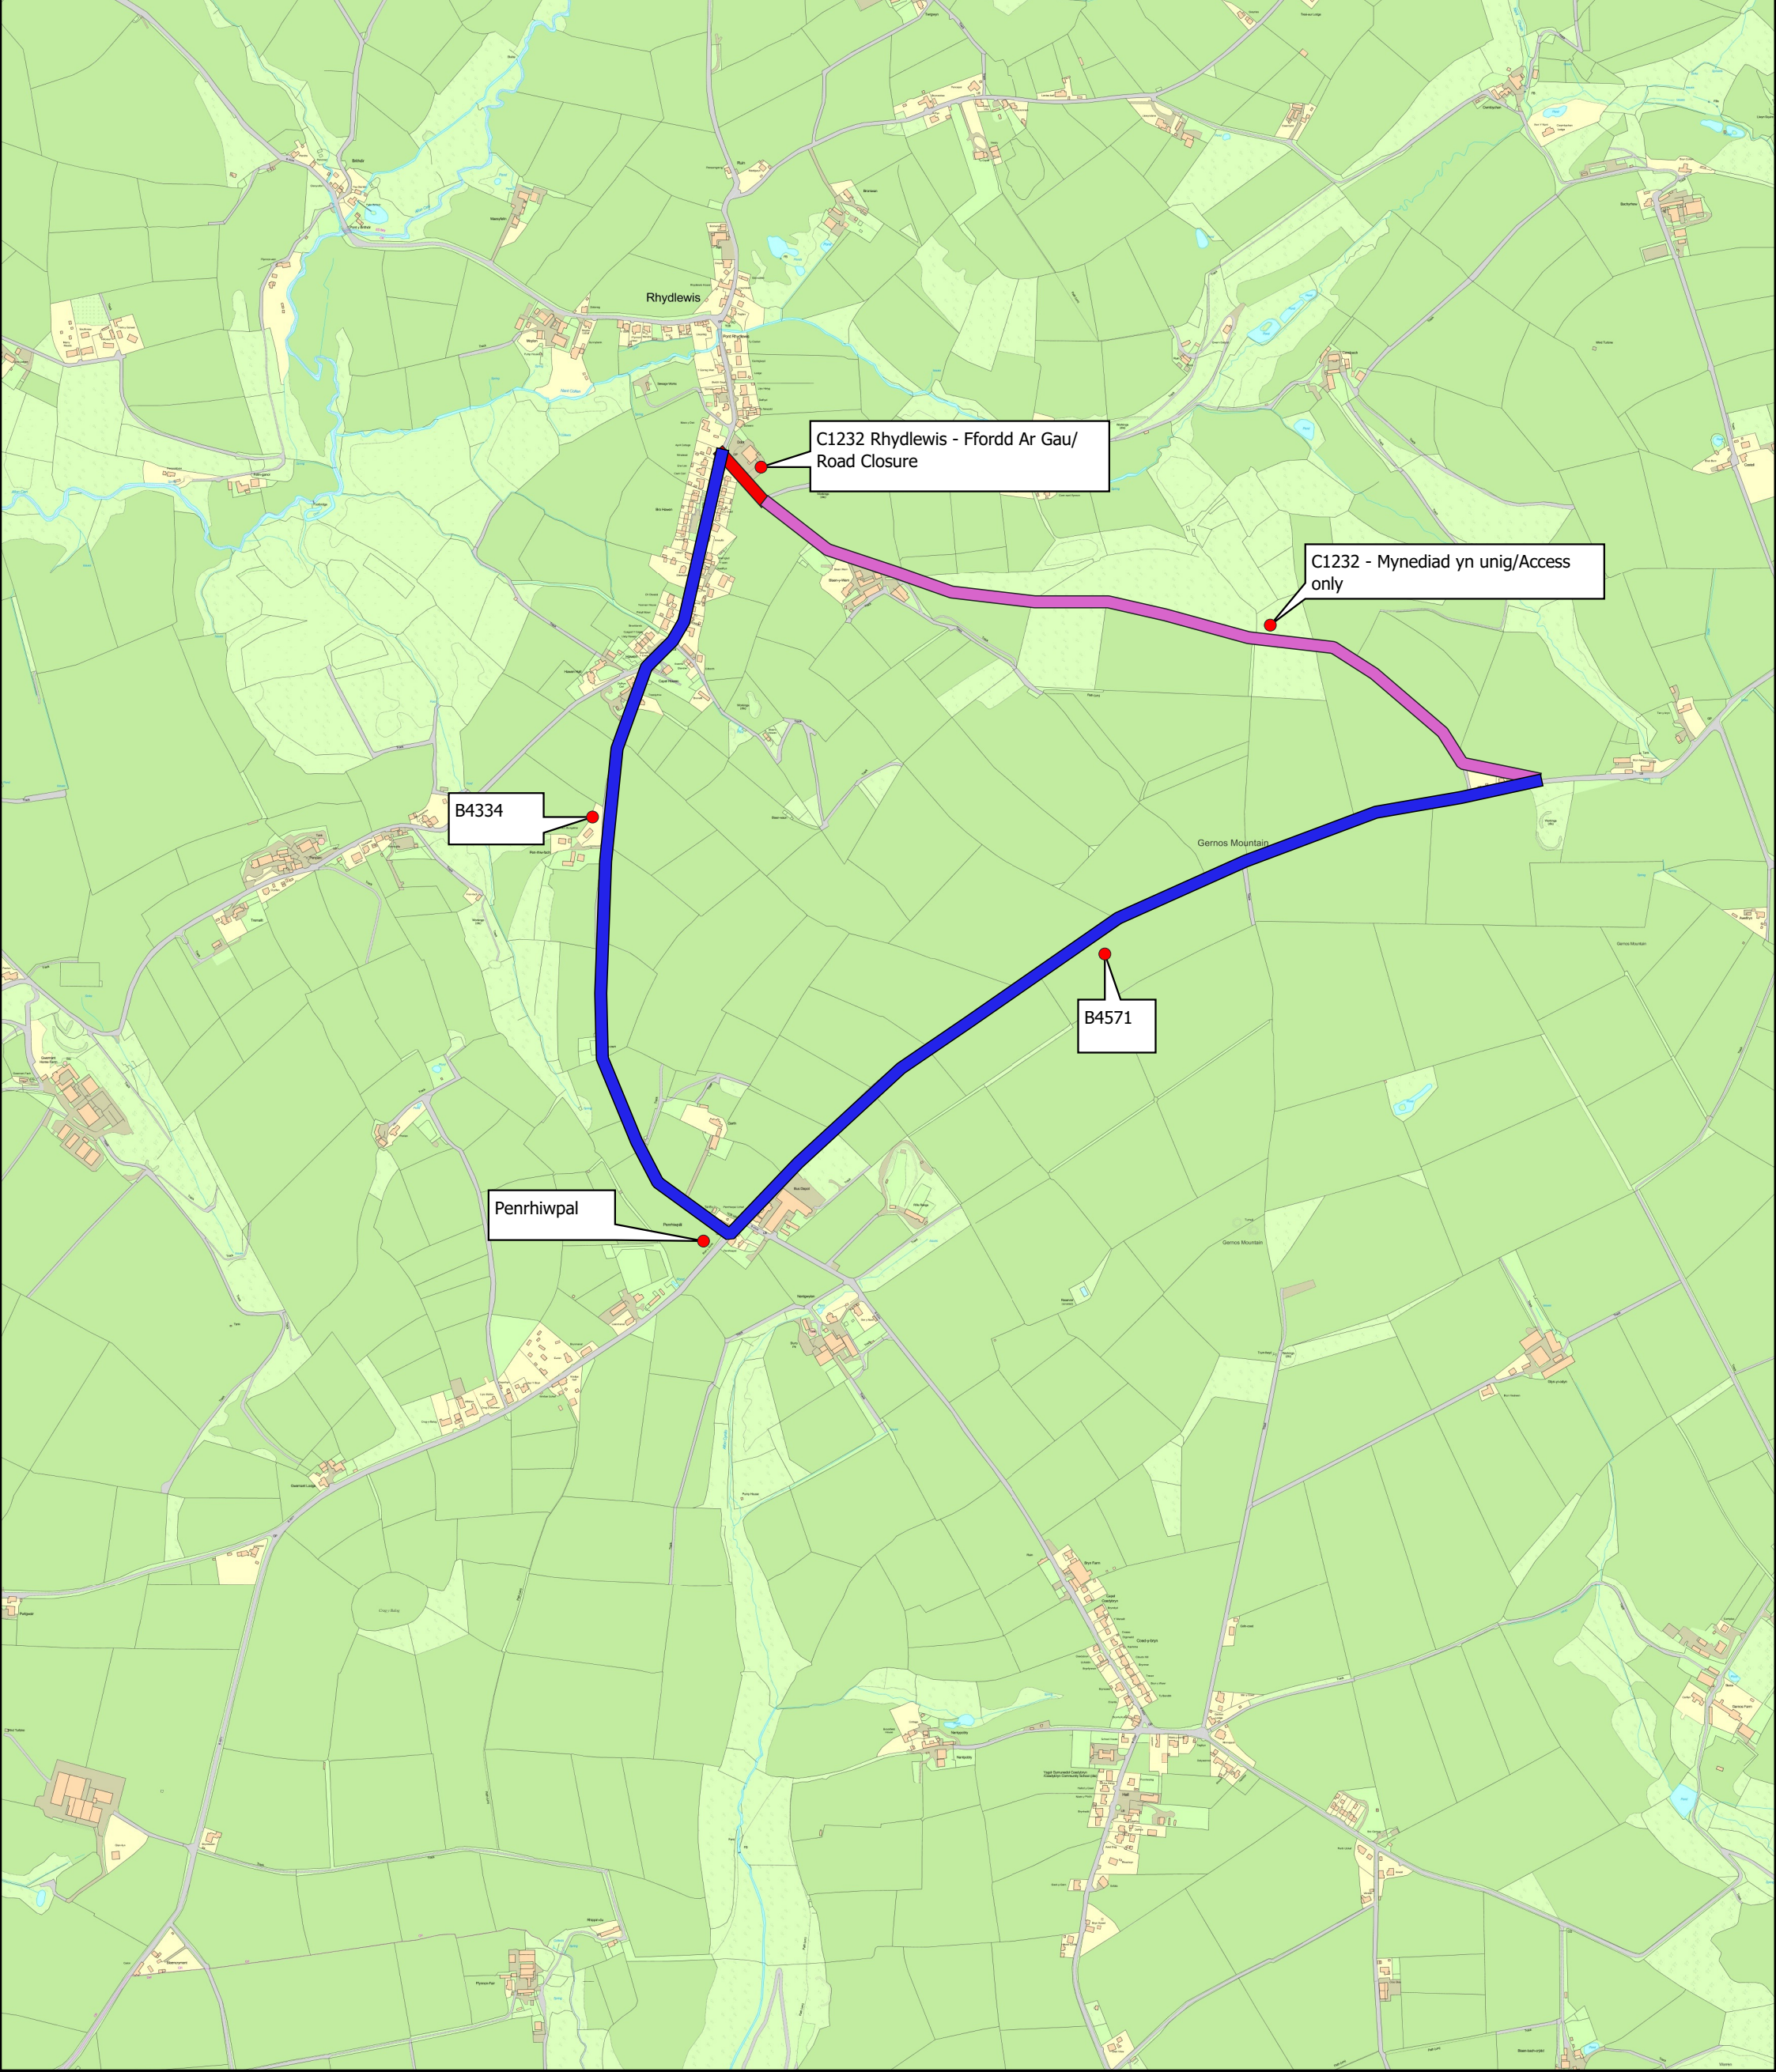

**Teitl/Title: C1232 Rhydlewis, Llandysul -
Ffordd Ar Gau/Road Closure**

Allwedd / Map Key:
COCH/RED: Ffordd Ar Gau/Road Closure
PINC/PINK: Mynediad yn unig/Access only
GLAS/BLUE: Llwybr Amgen/Alternative Route

Graddfa / Scale: 1:10,027.802147
Argraffwyd ar / Printed on: 2024-11-19

C1232 Rhydlewis - Ffordd Ar Gau/
Road Closure

C1232 - Mynediad yn unig/Access
only

B4334

B4571

Penrhiwpal

Gernos Mountain

Gernos Mountain