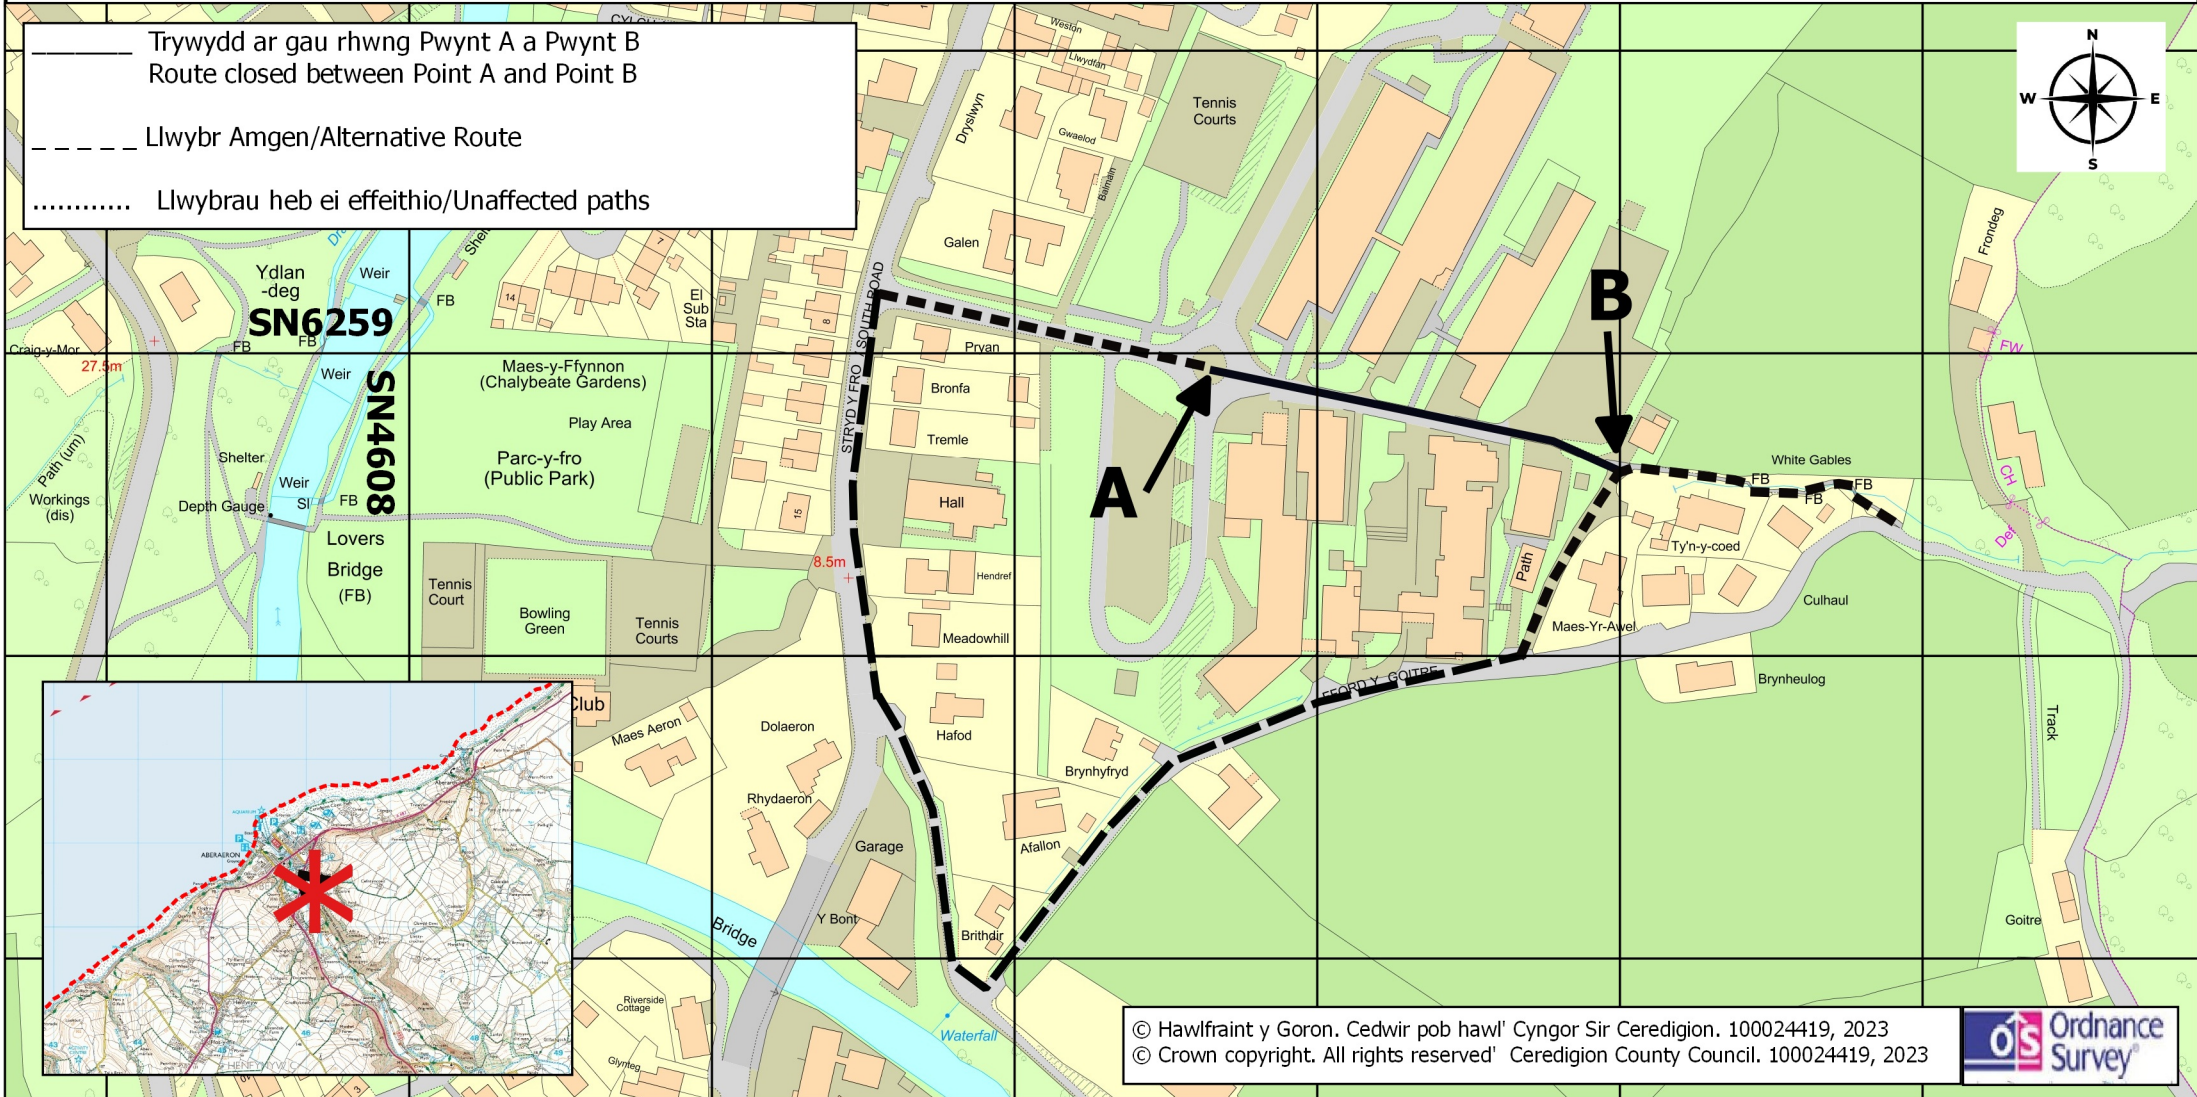

Neuadd Cyngor Ceredigion,
Penmorfa, Aberaeron,
Ceredigion, SA46 0PA
Ffon/Tel: 01545 570881

Graddfa / Scale: 1:2500

Gorchymyn rheoli traffig parhaol llwybr troed 43/15 yn ystod oriau ysgol Footpath 43/15 permanent traffic regulation order during school hours

Cyfeirnod Grid:
Grid Reference: SN4608:6259

- Trywydd ar gau rhwng Pwynt A a Pwynt B
Route closed between Point A and Point B
- — — — — Llwybr Amgen/Alternative Route
- Llwybrau heb ei effeithio/Unaffected paths