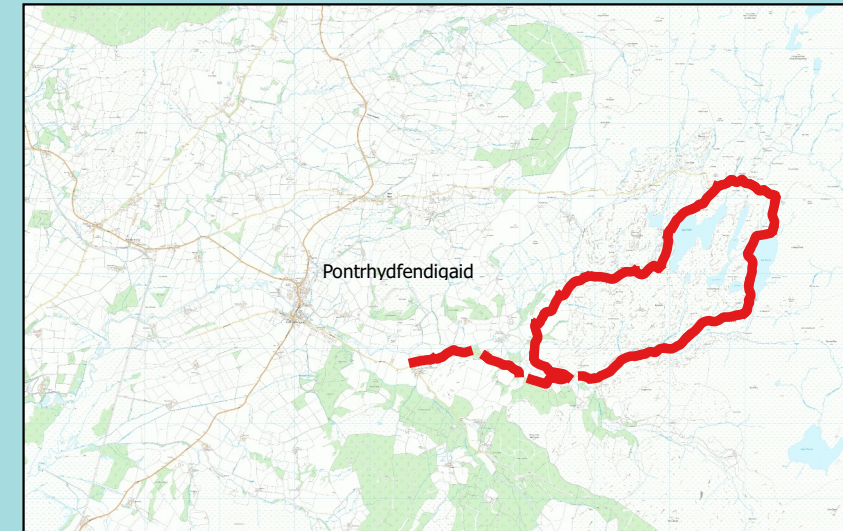

Cylchdaith Llynoedd Teifi Pools Circular

Dechrau: Maes Parcio Strata Florida

Addas ar gyfer: Cerddwyr

Arwyneb: Ffordd, Trac, Porfa

Dodrefn: 8 gât, 1 bont

Pellter: 13 km / 8 milltir

Parcio: Maes Parcio Strata Florida

Trafnidiaeth: T21, T29, 522

Mapiau: OS Explorer 187
OS Landranger 135

Start: Strata Florida Car Park

Suitable for: Walkers

Surface: Road, Track, Grass

Furniture: 8 gates, 1 bridge

Distance: 13 km / 8 miles

Parking: Strata Florida Car Park

Public Transport: T21, T29, 522

Maps: OS Explorer 187
OS Landranger 135