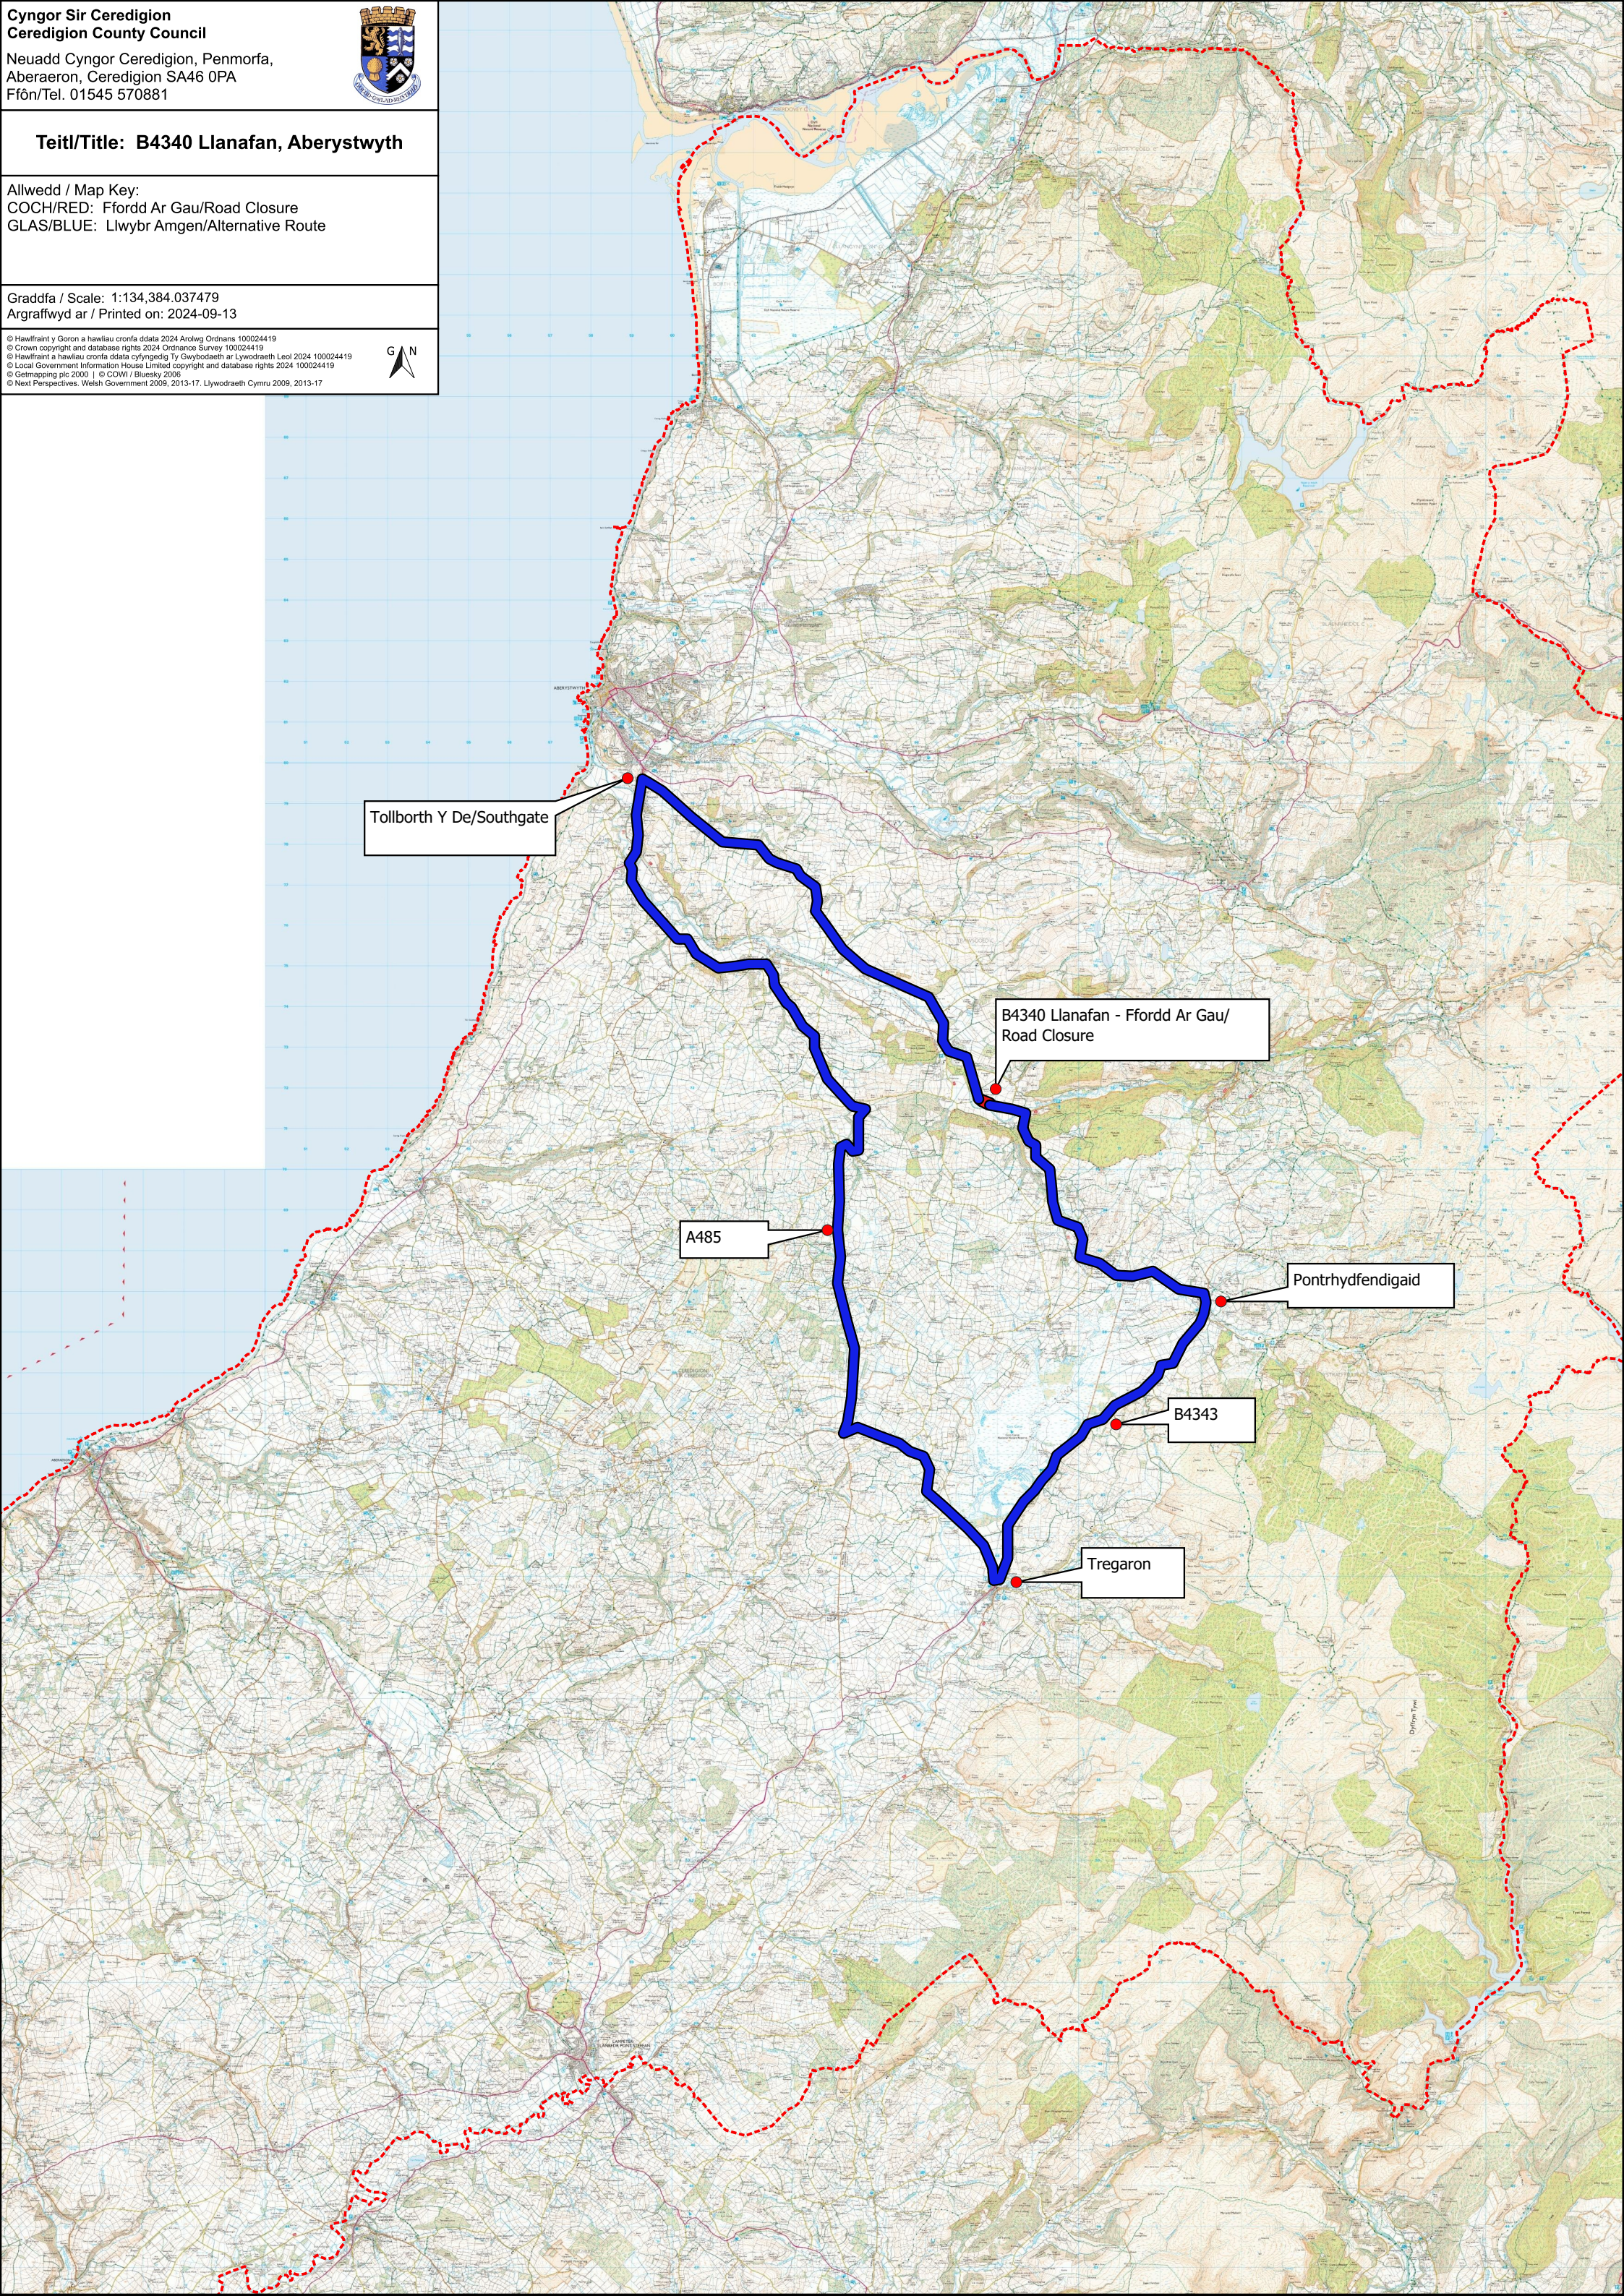

Teitl/Title: B4340 Llanafan, Aberystwyth

Allwedd / Map Key:
COCH/RED: Ffordd Ar Gau/Road Closure
GLAS/BLUE: Llwybr Amgen/Alternative Route

Graddfa / Scale: 1:134,384.037479
Argraffwyd ar / Printed on: 2024-09-13

Tollborth Y De/Southgate

B4340 Llanafan - Ffordd Ar Gau/
Road Closure

A485

Pontrhydfendigaid

B4343

Tregaron