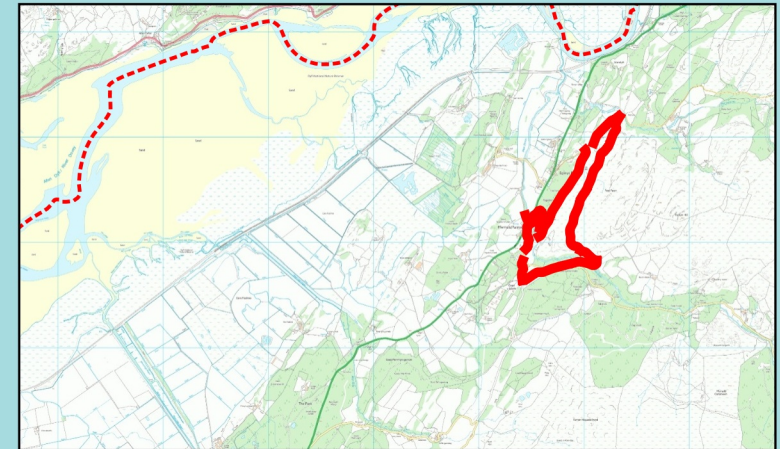

Cylchdaith Ffwrnais - Furnace Circular

Dechrau: Maes Parcio CADW

Start: CADW Car Park

Addas ar gyfer: Cerddwyr
Arwyneb: Trac, Ffordd, Porfa
Dodrefn: 7 gât, 1 pont

Suitable for: Walkers
Surface: Track, Road, Grass
Furniture: 7 gates, 1 bridge

Pellter: 5.2 km / 3.4 milltir

Distance: 5.2 km / 3.4 miles

Parcio: Maes Parcio CADW

Parking: CADW Car Park

Trafnidiaeth: X28, T2

Public Transport: X28, T2

Mapiau: OS Explorer 23
OS Explorer 213
OS Landranger 135

Maps: OS Explorer 23
OS Explorer 213
OS Landranger 135

Dilynwch Cod Cefn Gwlad bob amser.
Gwelwch www.cyfoethnaturiolcymru.gov.uk

Gellir adrodd unrhyw broblemau y dewch ar eu traws ar Llwybrau Tramwy trwy dudalen "Adrodd Problemau" y Cyngor ar www.ceredigion.gov.uk

Any problems encountered on Rights of Way can be logged on the County Council's "Problem Reporting page" at www.ceredigion.gov.uk

Always follow the Countryside Code, which can be found at www.naturalresourceswales.gov.uk