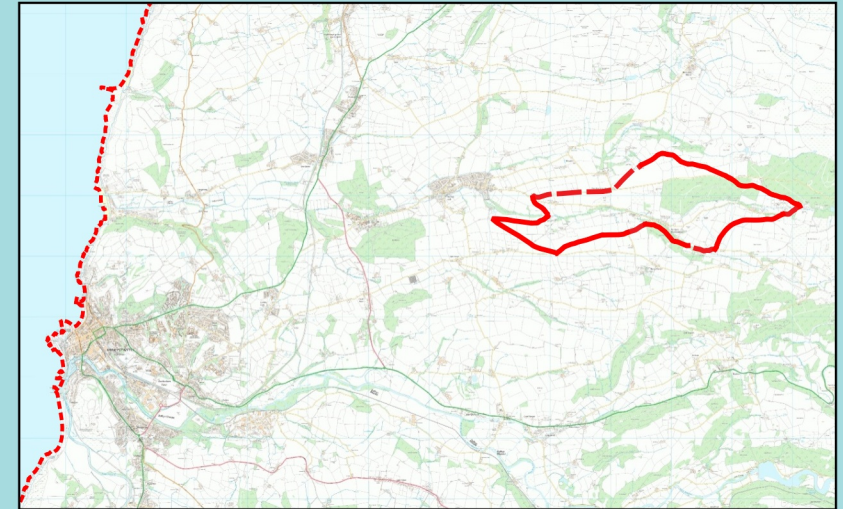

Cylchdaith Cwmsymlog Circular

Dechrau: Cwmsymlog

Addas ar gyfer: Cerddwyr

Arwyneb: Trac, Porfa, Ffordd

Dodrefn: 1 sticil, 30 gât, 1 bont

Pellter: 12 km / 7.5 milltir

Parcio: Cwmsymlog

Trafnidiaeth: 526, T27

Mapiau: OS Explorer 213,
OS Landranger 135, OS Landranger 147

Start: Cwmsymlog

Suitable for: Walkers

Surface: Track, Grass, Road

Furniture: 1 stile, 30 gates, 1 bridge

Distance: 12 km / 7.5 miles

Parking: Cwmsymlog

Public Transport: 526, T27

Maps: OS Explorer 213,
OS Landranger 135, OS Landranger 147

Gellir adrodd unrhyw broblemau y dewch ar eu traws ar Llwybrau Tramwy trwy dudalen "Adrodd Problemau" y Cyngor ar www.ceredigion.gov.uk

Any problems encountered on Rights of Way can be logged on the County Council's "Problem Reporting page" at www.ceredigion.gov.uk